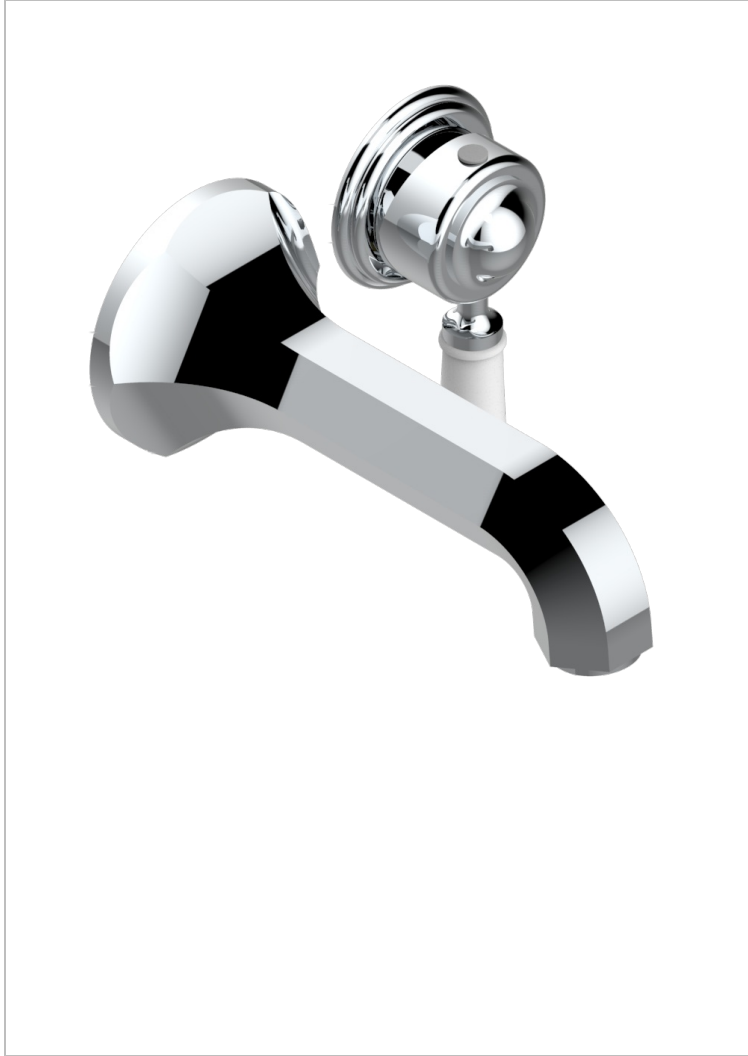

Trim only for Built-in basin mixer with spout (two x 1/2" inlets and one 1/2" outlet), without waste

特色

- Charleston
- Trim only for Built-in basin mixer with spout (two x 1/2" inlets and one 1/2" outlet), without waste

相关的SKU

- Ref. G00-5840/MA 卫浴套装, 含: 入墙式弯管出水管, 1米25强化软管, 触控式花洒和托勾, 美国标准

可选饰面

Black ceram - D30
Blush PVD - H62
Graphite PVD - H64
Matt Umber PVD - H67
Matt blush PVD - H60
Matt graphite PVD - H65

Natural smoked Brass - A13
PVD哑光棕铜 - F34
PVD哑光金 - H53
PVD哑光铜 - H50
PVD哑光镍 - H56
PVD抛光铜 - H49

PVD棕铜 - F33
PVD金色 - H52
PVD镍 - H55
Umber PVD - H66
哑光复古铜 - H07
哑光浅金 - F31

哑光金 - F07
哑光铬 - C02
哑光镍 - C01
复古镍 - H28
抛光金 (24K金) - F01
抛光铬 - A02

抛光铬/抛光金 - G02
抛光镍 - B01
浅金 - F30
漆面铜 - D01