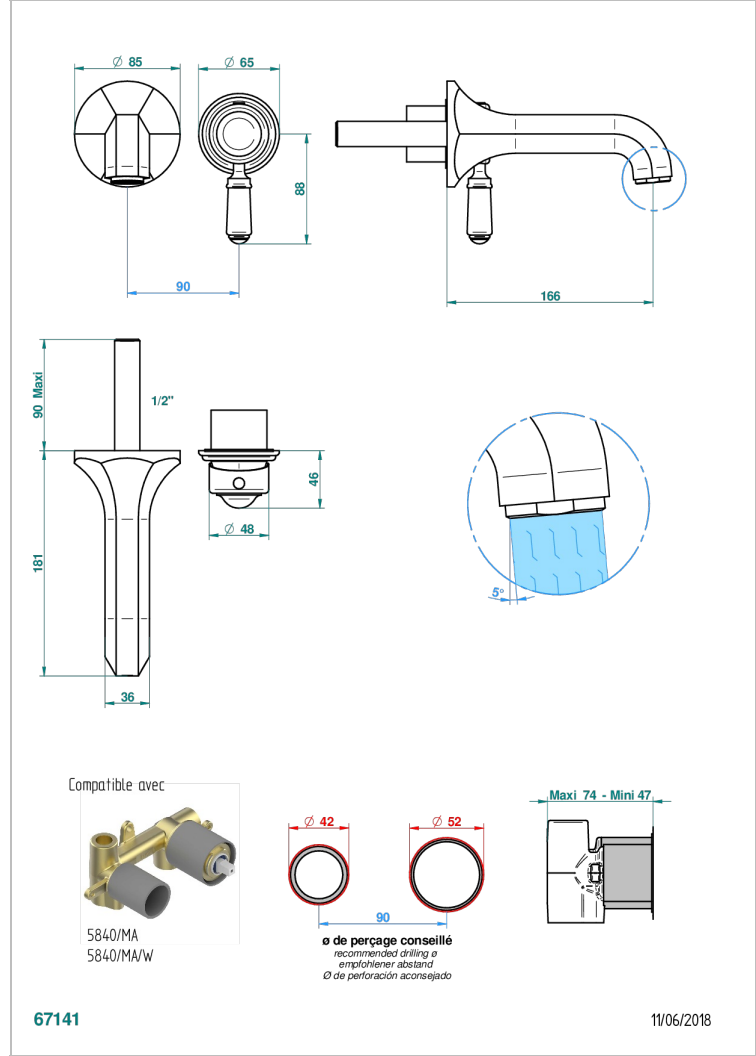

Trim only for Built-in basin mixer with spout (two x 1/2" inlets and one 1/2" outlet), without waste

特色

- Charleston
- Trim only for Built-in basin mixer with spout (two x 1/2" inlets and one 1/2" outlet), without waste

相关的SKU

- Ref. G00-5840/MA 卫浴套装, 含: 入墙式弯管出水管, 1米25强化软管, 触控式花洒和托勾, 美国标准

可选饰面

Black ceram - D30
Blush PVD - H62
Graphite PVD - H64
Matt Umber PVD - H67
Matt blush PVD - H60
Matt graphite PVD - H65

Natural smoked Brass - A13
PVD哑光棕铜 - F34
PVD哑光金 - H53
PVD哑光铜 - H50
PVD哑光镍 - H56
PVD抛光铜 - H49