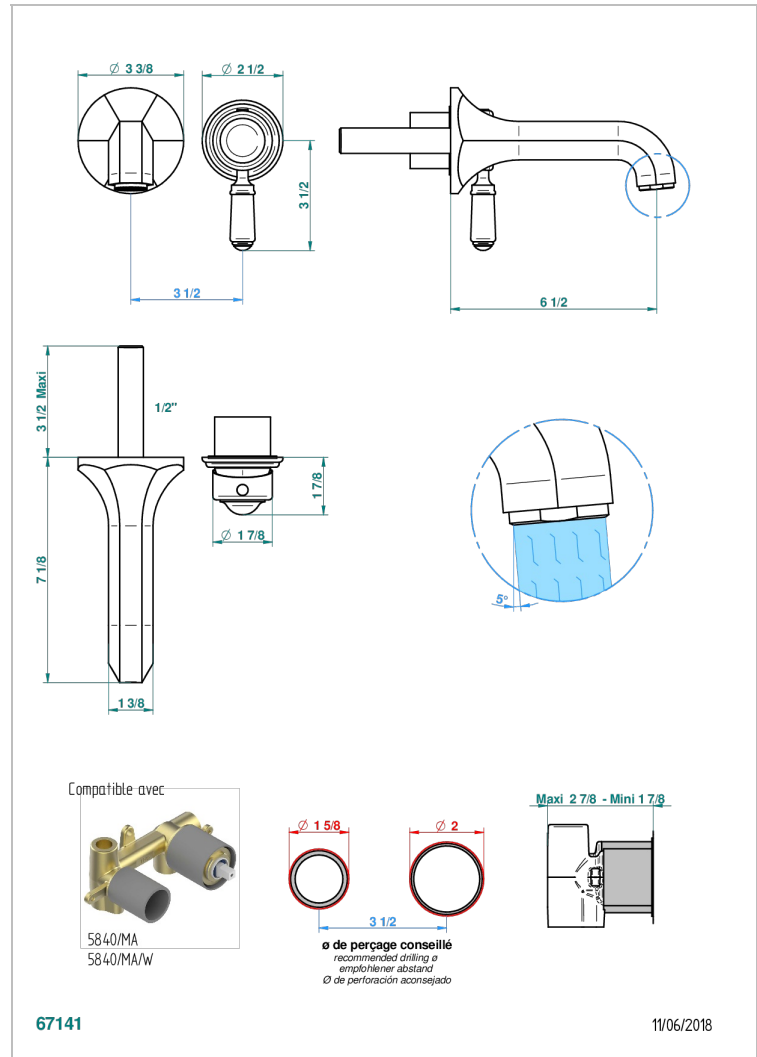

Trim only for Built-in basin mixer with spout (two x 1/2" inlets and one 1/2" outlet), without waste

CARACTERÍSTICAS

- Charleston
- Trim only for Built-in basin mixer with spout (two x 1/2" inlets and one 1/2" outlet), without waste

PRODUCTOS RELACIONADOS

- Ref. G00-5840/MA Parte empotrada para mezclador mural con salida hembra 1/2"

ACABADOS DISPONIBLES

Bronce claro - D01
Cerámica negra mate - D30
Cobre viejo mate - H07
Cromo - A02
Cromo / dorado - G02
Cromo mate - C02