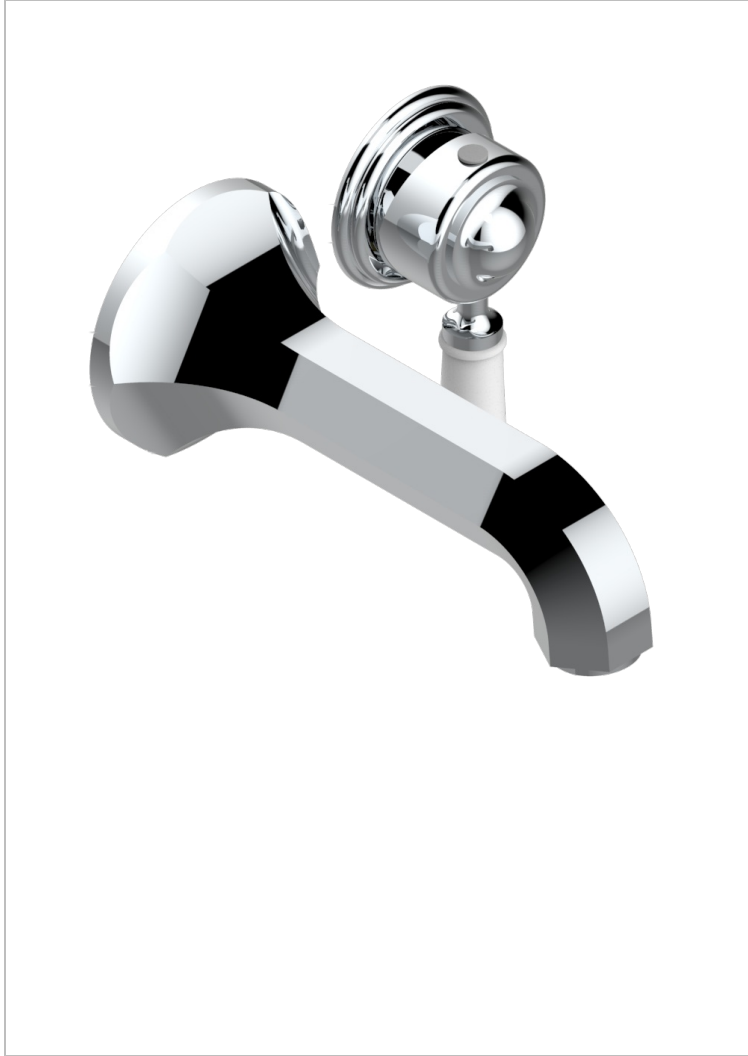

Trim only for Built-in basin mixer with spout (two x 1/2" inlets and one 1/2" outlet), without waste

## CHARACTERISTIC

- Charleston
- Trim only for Built-in basin mixer with spout (two x 1/2" inlets and one 1/2" outlet), without waste

## RELATED SKU'S

- Ref. G00-5840/MA Rough parts for concealed wall-mounted mixer with 1/2" outlet