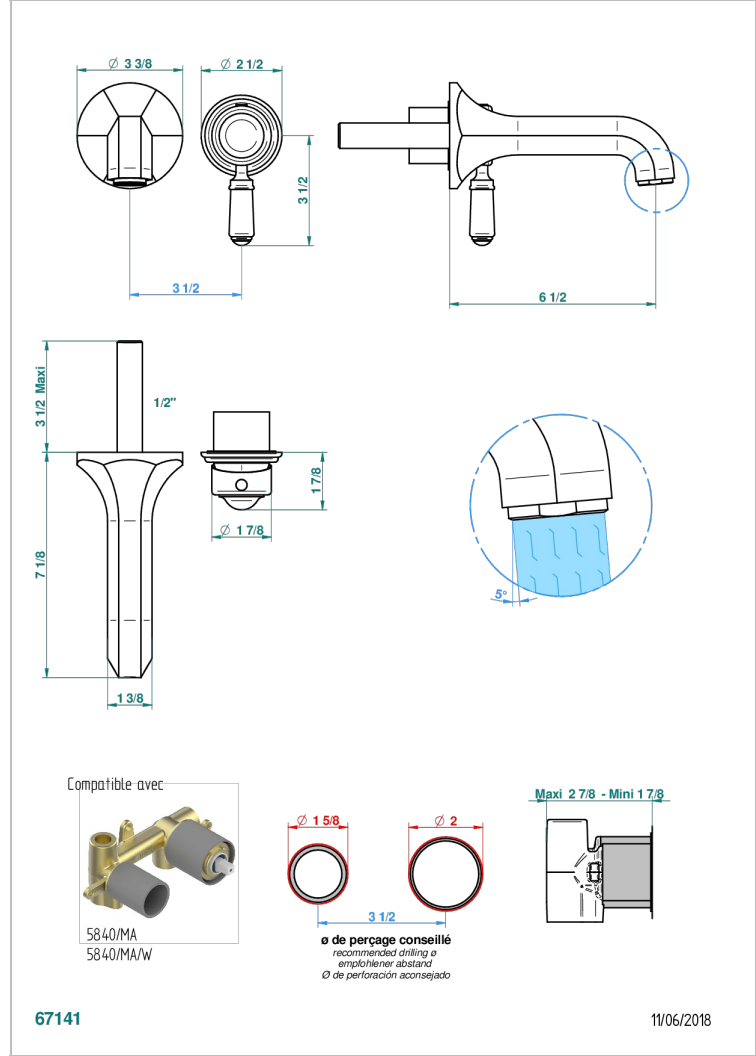

Trim only for Built-in basin mixer with spout (two x 1/2" inlets and one 1/2" outlet), without waste

## CHARACTERISTIC

- Charleston
- Trim only for Built-in basin mixer with spout (two x 1/2" inlets and one 1/2" outlet), without waste

## RELATED SKU'S

- Ref. G00-5840/MA Rough parts for concealed wall-mounted mixer with 1/2" outlet