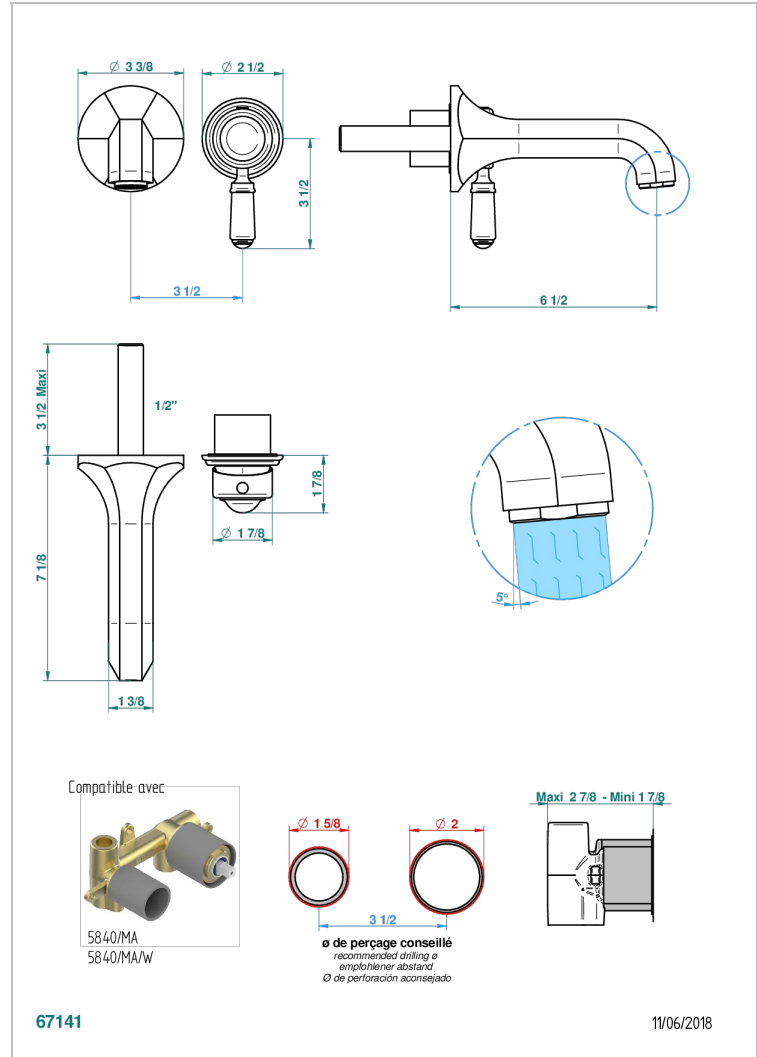

Trim only for Built-in basin mixer with spout (two x 1/2" inlets and one 1/2" outlet), without waste

## 特色

- Charleston
- Trim only for Built-in basin mixer with spout (two x 1/2" inlets and one 1/2" outlet), without waste

## 相关的SKU

- Ref. G00-5840/MA 卫浴套装, 含: 入墙式弯管出水管, 1米25强化软管, 触控式花洒和托勾, 美国标准