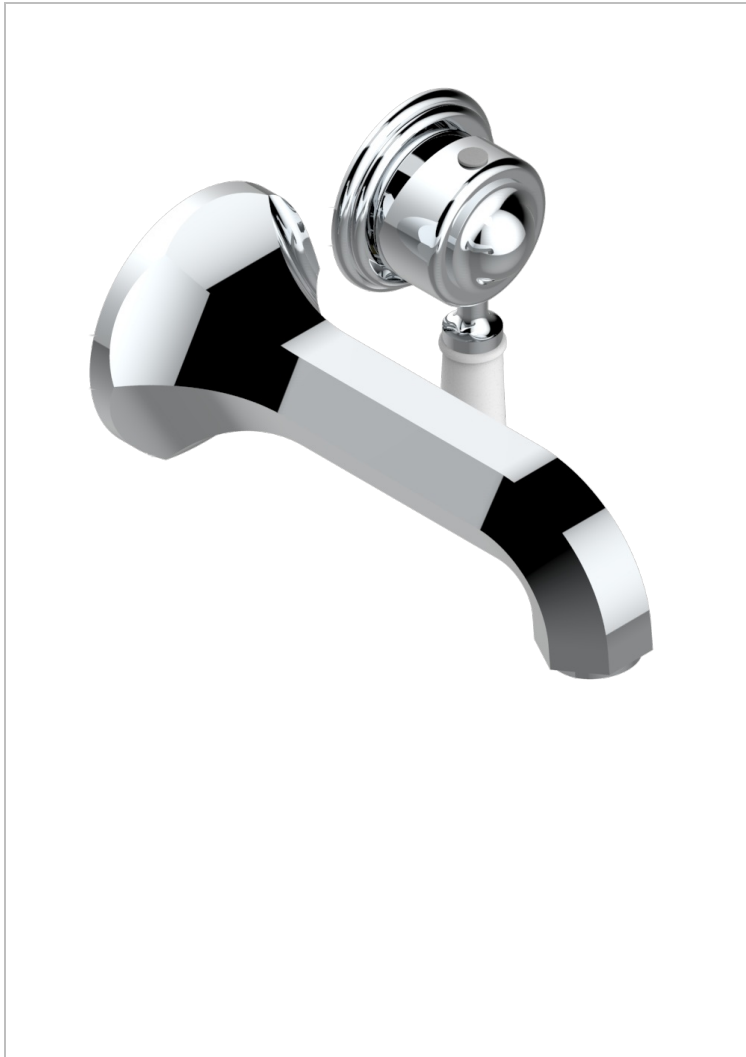

Trim only for Built-in basin mixer with spout (two x 1/2" inlets and one 1/2" outlet), without waste

## 特色

- Charleston
- Trim only for Built-in basin mixer with spout (two x 1/2" inlets and one 1/2" outlet), without waste

## 相关的SKU

- Ref. G00-5840/MA 卫浴套装, 含: 入墙式弯管出水管, 1米25强化软管, 触控式花洒和托勾, 美国标准