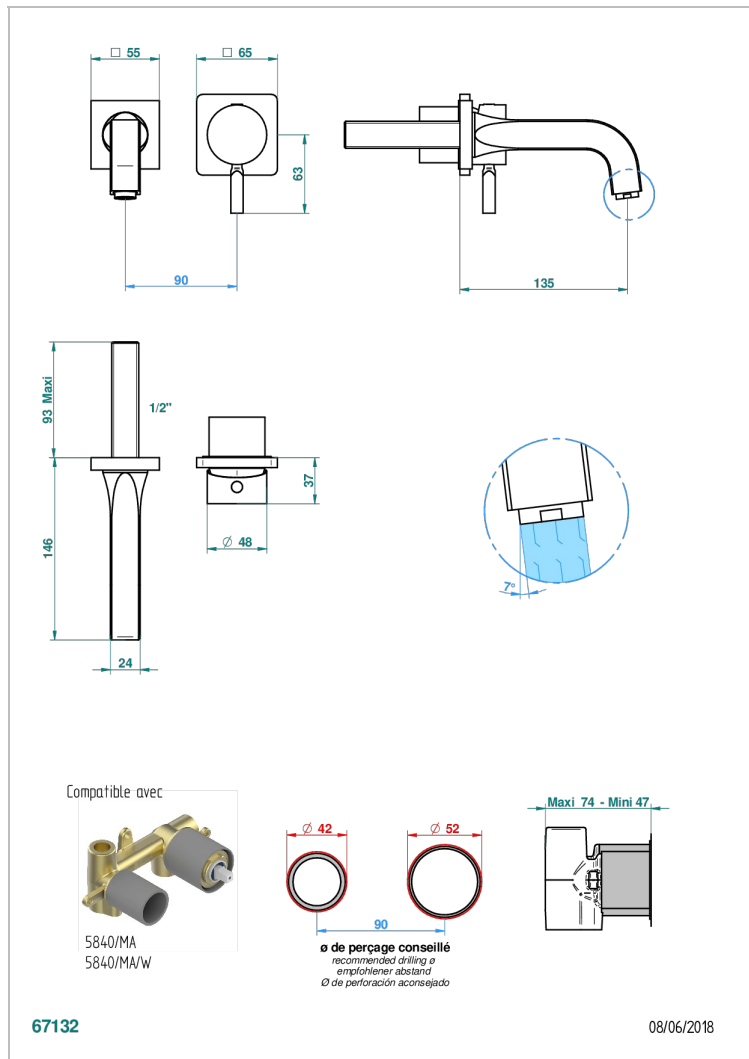

BELUGA WITH LEVER HANDLES

G1U-6541B

Trim only for Built-in basin mixer with spout (two x 1/2" inlets and one 1/2" outlet), without waste

CHARACTERISTIC

- Beluga with lever handles
- Trim only for Built-in basin mixer with spout (two x 1/2" inlets and one 1/2" outlet), without waste

RELATED SKU'S

- Ref. G00-5840/MAUS Rough parts for concealed wall-mounted mixer with 1/2" outlet

AVAILABLE FINITIONS

Black ceram - D30
Blush PVD - H62
Brass color PVD - H49
Brown bronze color PVD - F33
Chrome polished - A02
Chrome polished / gold polished - G02