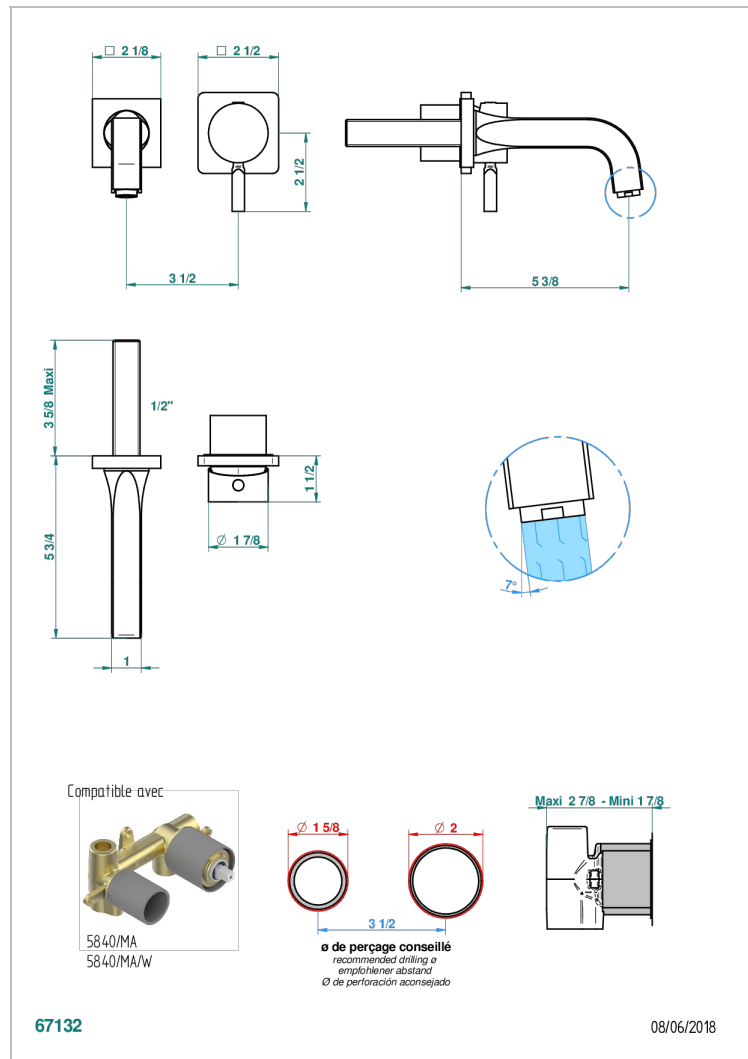

# BELUGA WITH LEVER HANDLES

G1U-6541B

Trim only for Built-in basin mixer with spout (two x 1/2" inlets and one 1/2" outlet), without waste

## CHARACTERISTIC

- Beluga with lever handles
- Trim only for Built-in basin mixer with spout (two x 1/2" inlets and one 1/2" outlet), without waste

## RELATED SKU'S

- Ref. G00-5840/MAUS Rough parts for concealed wall-mounted mixer with 1/2" outlet