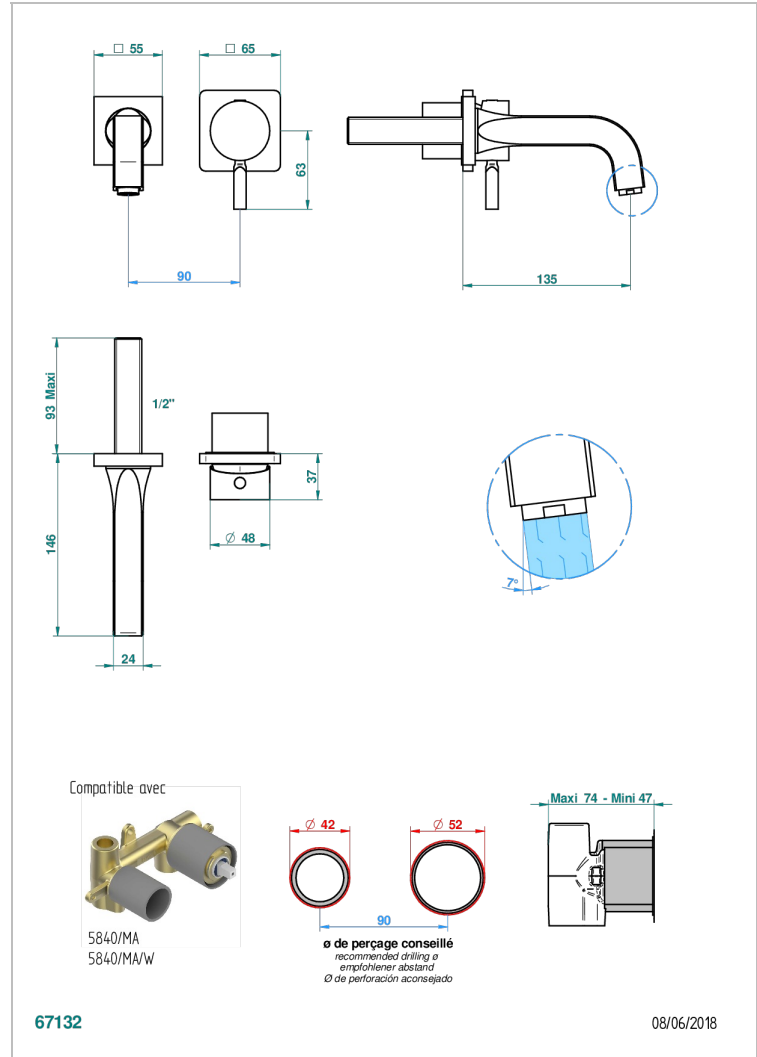

# BELUGA CON MANETAS

G1U-6541B

THG<sup>®</sup>  
PARIS

Trim only for Built-in basin mixer with spout (two x 1/2" inlets and one 1/2" outlet), without waste

## CARACTERÍSTICAS

- Beluga con manetas
- Trim only for Built-in basin mixer with spout (two x 1/2" inlets and one 1/2" outlet), without waste

## PRODUCTOS RELACIONADOS

- Ref. G00-5840/MA Parte empotrada para mezclador mural con salida hembra 1/2