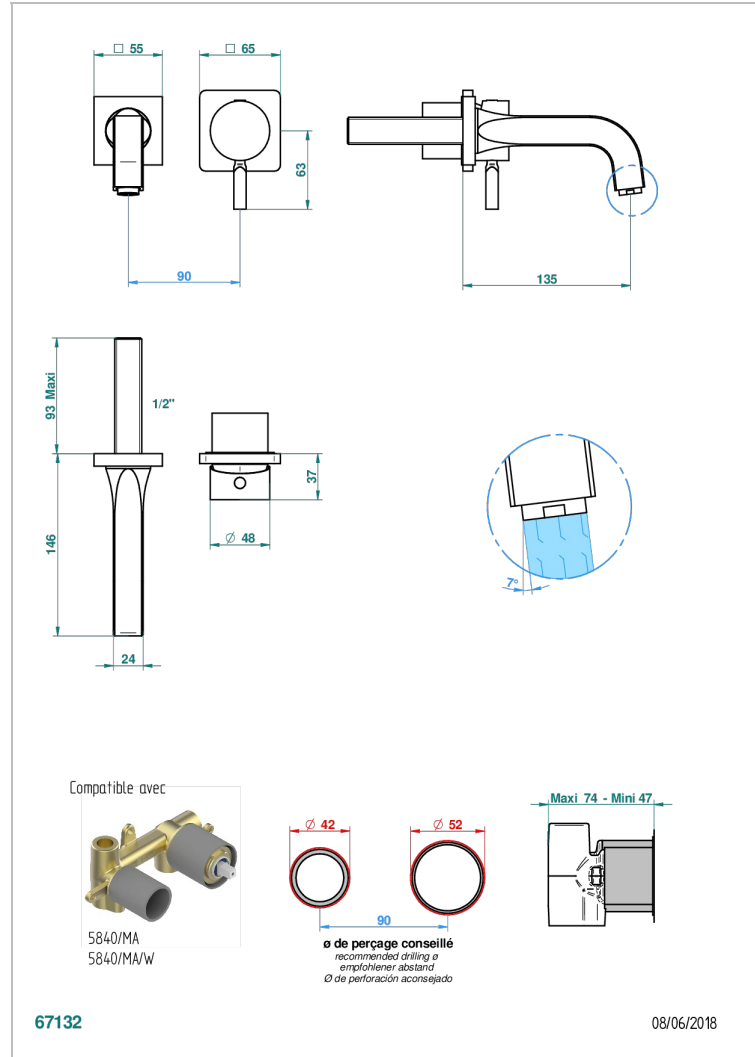

BELUGA WITH LEVER

G1U-6541B

Trim only for Built-in basin mixer with spout (two x 1/2" inlets and one 1/2" outlet), without waste

CHARACTERISTIC

- Beluga with lever
- Trim only for Built-in basin mixer with spout (two x 1/2" inlets and one 1/2" outlet), without waste

RELATED SKU'S

- Ref. G00-5840/MA Rough parts for concealed wall-mounted mixer with 1/2" outlet

AVAILABLE FINITIONS

Antique nickel - H28
Black ceram - D30
Blush PVD - H62
Brass color PVD - H49
Brown bronze color PVD - F33
Gold color PVD - H52