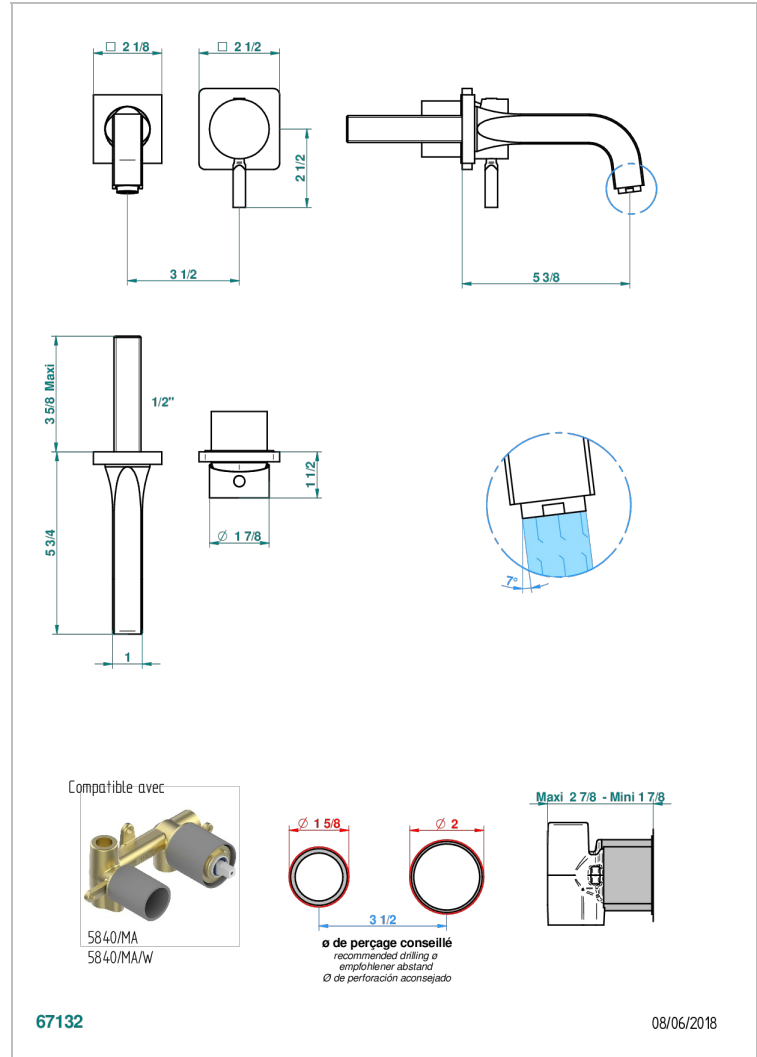

BELUGA CON MANETAS

G1U-6541B

THG[®]
PARIS

Trim only for Built-in basin mixer with spout (two x 1/2" inlets and one 1/2" outlet), without waste

CARACTERÍSTICAS

- Beluga con manetas
- Trim only for Built-in basin mixer with spout (two x 1/2" inlets and one 1/2" outlet), without waste

PRODUCTOS RELACIONADOS

- Ref. G00-5840/MA Parte empotrada para mezclador mural con salida hembra 1/2"

ACABADOS DISPONIBLES

Bronce claro - D01
Cerámica negra mate - D30
Cobre viejo mate - H07
Cromo - A02
Cromo / dorado - G02
Cromo mate - C02