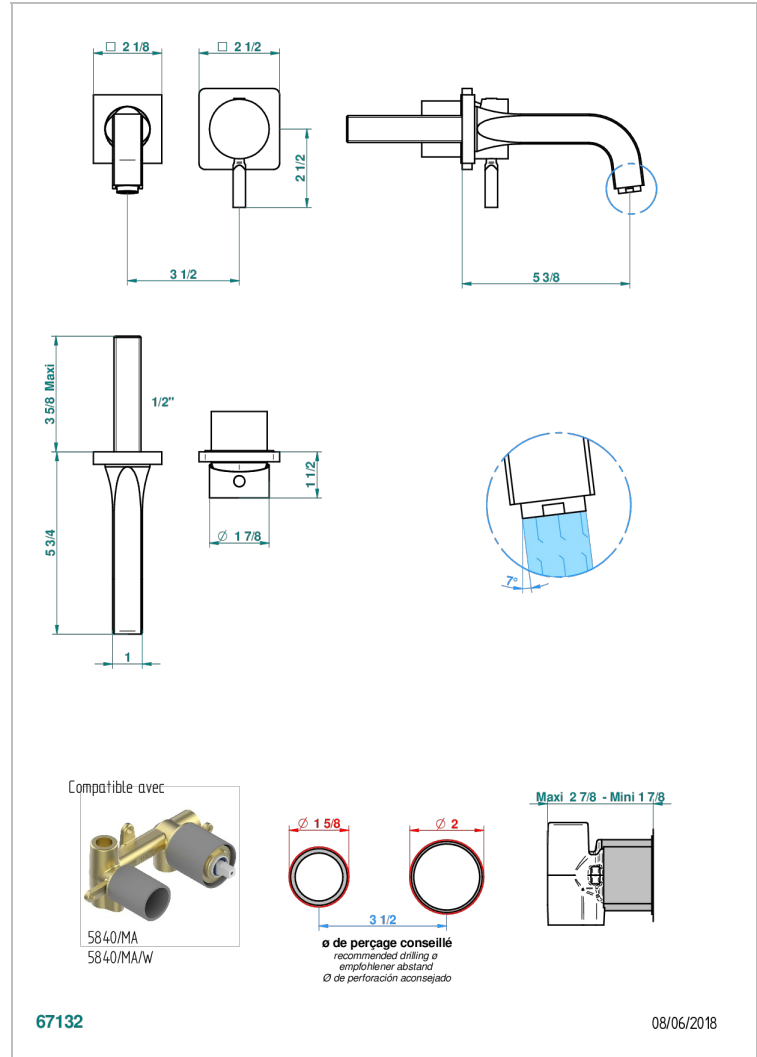

BELUGA WITH LEVER

G1U-6541B

THG
PARIS

Trim only for Built-in basin mixer with spout (two x 1/2" inlets and one 1/2" outlet), without waste

CHARACTERISTIC

- Beluga with lever
- Trim only for Built-in basin mixer with spout (two x 1/2" inlets and one 1/2" outlet), without waste

RELATED SKU'S

- Ref. G00-5840/MA Rough parts for concealed wall-mounted mixer with 1/2" outlet

AVAILABLE FINITIONS

Antique nickel - H28
Black ceram - D30
Blush PVD - H62
Brass color PVD - H49
Brown bronze color PVD - F33
Gold color PVD - H52