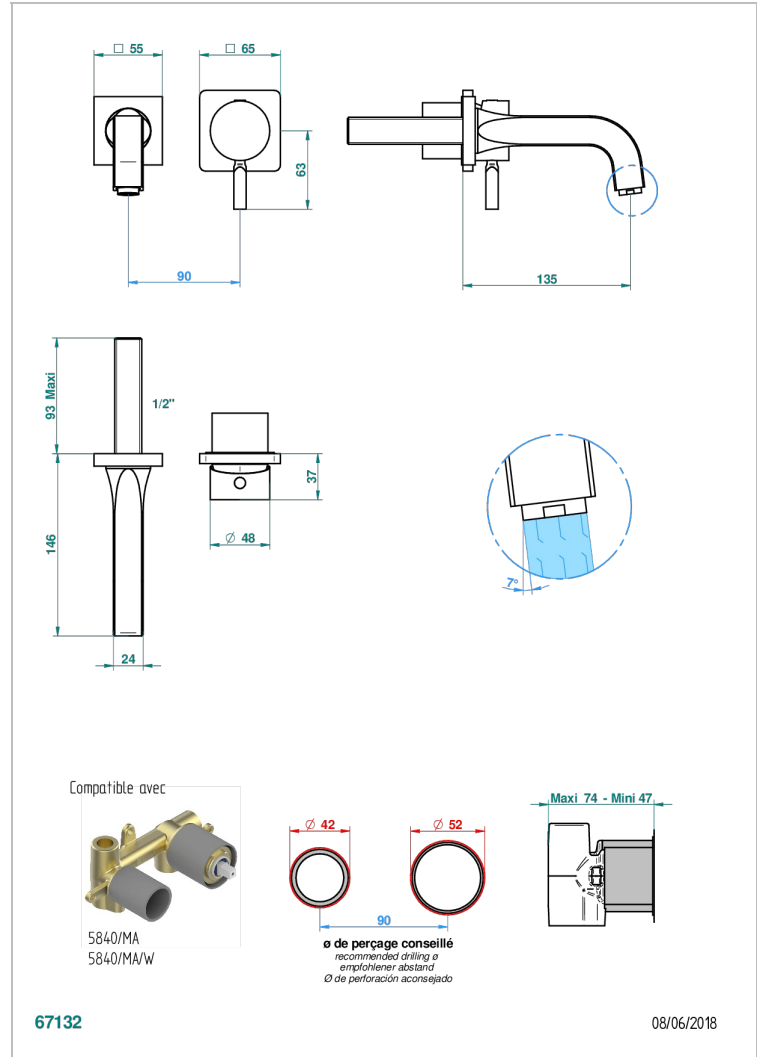

BELUGA CON MANETAS

G1U-6541B

THG[®]
PARIS

Trim only for Built-in basin mixer with spout (two x 1/2" inlets and one 1/2" outlet), without waste

CARACTERÍSTICAS

- Beluga con manetas
- Trim only for Built-in basin mixer with spout (two x 1/2" inlets and one 1/2" outlet), without waste

PRODUCTOS RELACIONADOS

- Ref. G00-5840/MA Parte empotrada para mezclador mural con salida hembra 1/2

ACABADOS DISPONIBLES

Bronce claro - D01
Cerámica negra mate - D30
Cobre viejo mate - H07
Cromo - A02
Cromo / dorado - G02
Cromo mate - C02