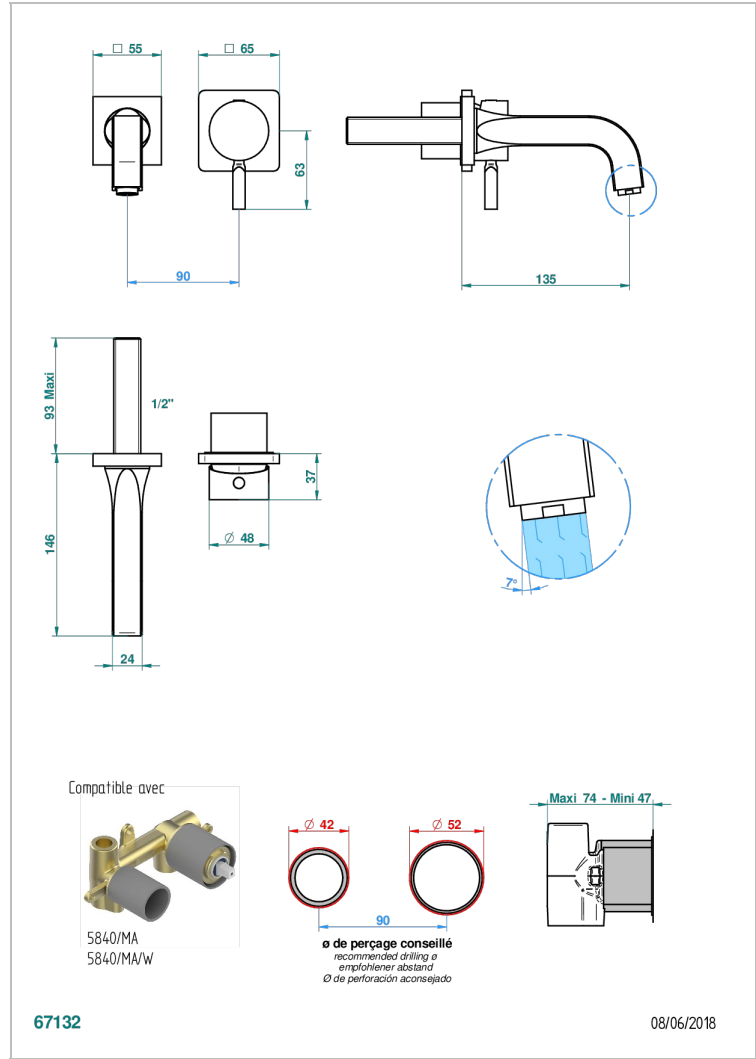

# BELUGA WITH LEVER

G1U-6541B

THG  
PARIS

Trim only for Built-in basin mixer with spout (two x 1/2" inlets and one 1/2" outlet), without waste

## 特色

- Beluga with lever
- Trim only for Built-in basin mixer with spout (two x 1/2" inlets and one 1/2" outlet), without waste

## 相关的SKU

- Ref. G00-5840/MA 卫浴套装, 含: 入墙式弯管出水管, 1米25强化软管, 触控式花洒和托勾, 美国标准