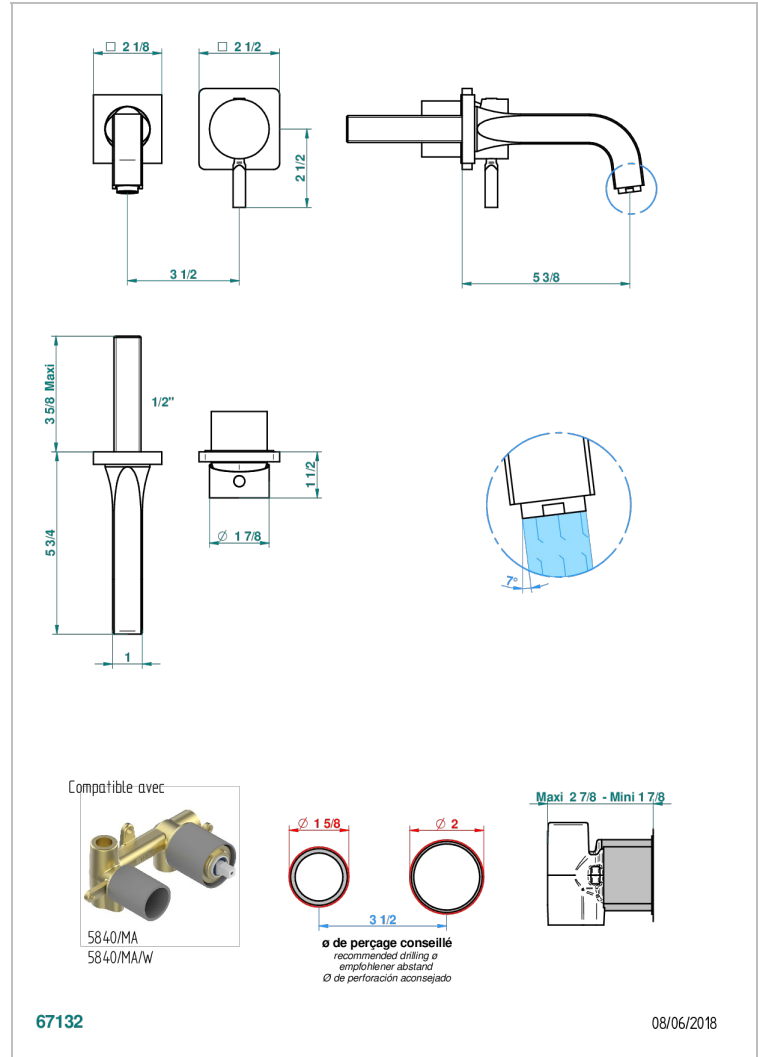

# BELUGA WITH LEVER

G1U-6541B

THG  
PARIS

Trim only for Built-in basin mixer with spout (two x 1/2" inlets and one 1/2" outlet), without waste

## 特色

- Beluga with lever
- Trim only for Built-in basin mixer with spout (two x 1/2" inlets and one 1/2" outlet), without waste

## 相关的SKU

- Ref. G00-5840/MA 卫浴套装，含：入墙式弯管出水管，1米25强化软管，触控式花洒和托勾，美国标准