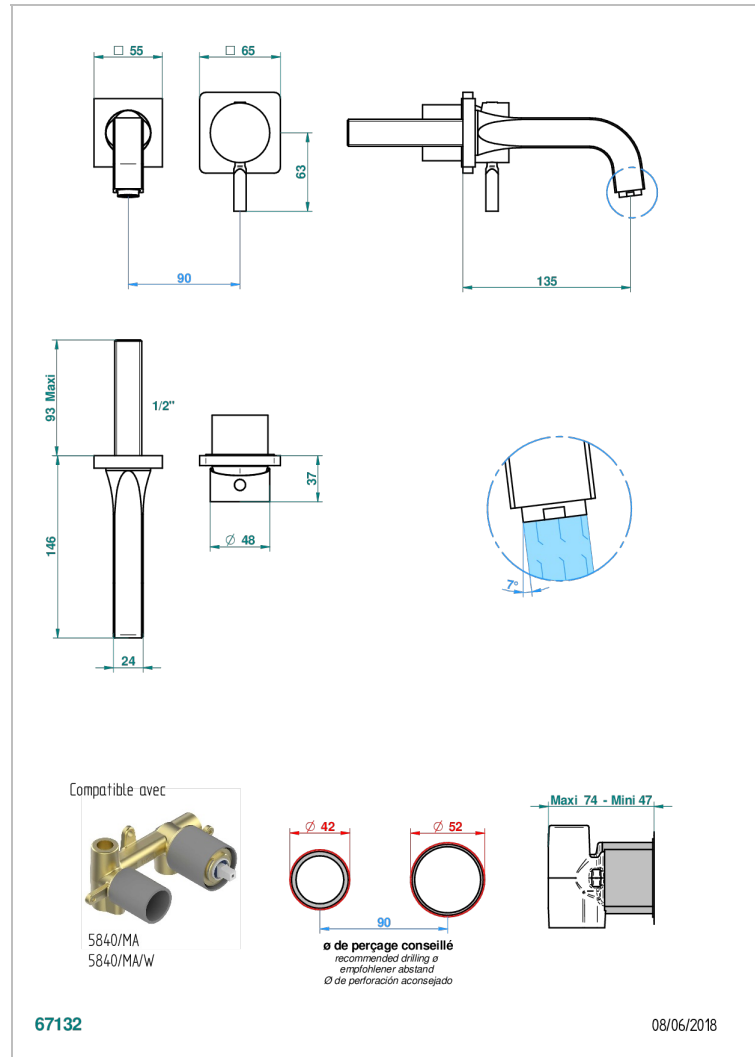

Trim only for Built-in basin mixer with spout (two x 1/2" inlets and one 1/2" outlet), without waste

## CHARACTERISTIC

- Beluga
- Trim only for Built-in basin mixer with spout (two x 1/2" inlets and one 1/2" outlet), without waste

## RELATED SKU'S

- Ref. G00-5840/MAUS Rough parts for concealed wall-mounted mixer with 1/2" outlet