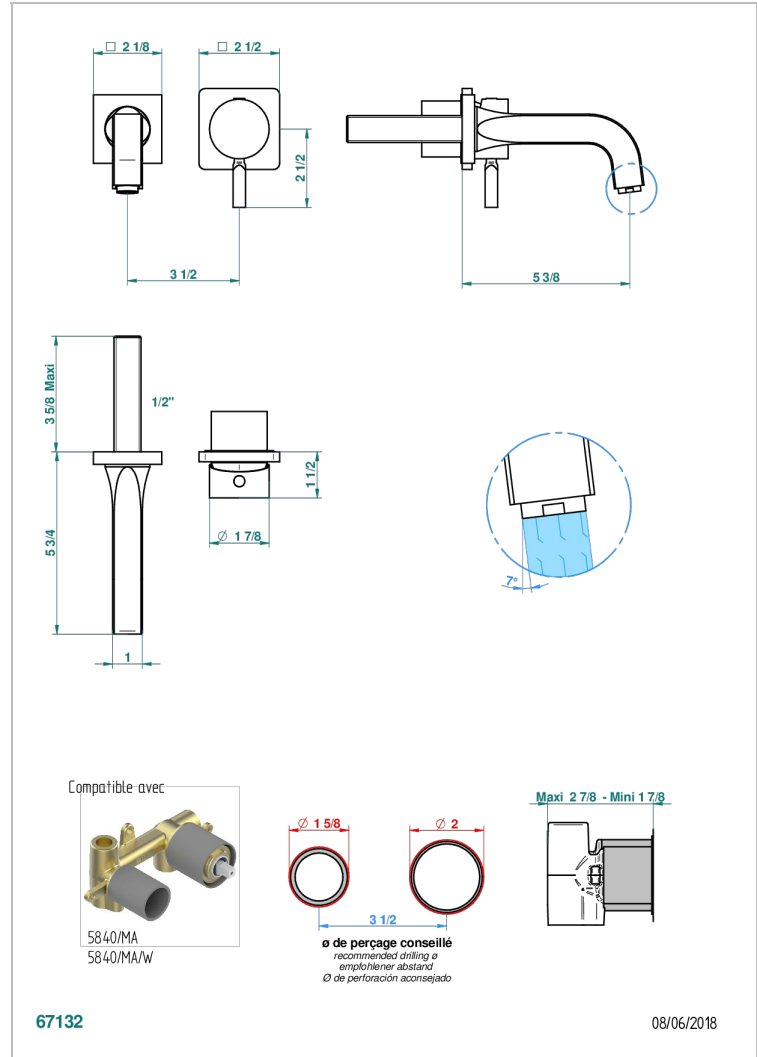

Trim only for Built-in basin mixer with spout (two x 1/2" inlets and one 1/2" outlet), without waste

CHARACTERISTIC

- Beluga
- Trim only for Built-in basin mixer with spout (two x 1/2" inlets and one 1/2" outlet), without waste

RELATED SKU'S

- Ref. G00-5840/MAUS Rough parts for concealed wall-mounted mixer with 1/2" outlet

AVAILABLE FINITIONS

Black ceram - D30
Blush PVD - H62
Brass color PVD - H49
Brown bronze color PVD - F33
Chrome polished - A02
Chrome polished / gold polished - G02