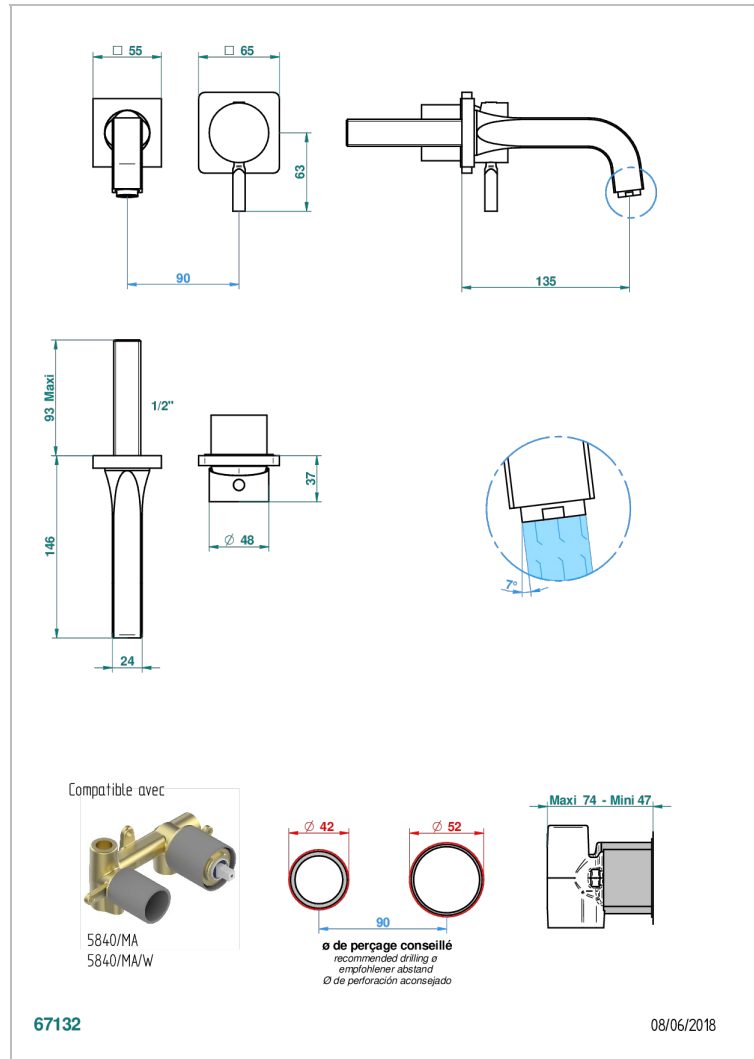

Trim only for Built-in basin mixer with spout (two x 1/2" inlets and one 1/2" outlet), without waste

CARACTERÍSTICAS

- Beluga
- Trim only for Built-in basin mixer with spout (two x 1/2" inlets and one 1/2" outlet), without waste

PRODUCTOS RELACIONADOS

- Ref. G00-5840/MA Parte empotrada para mezclador mural con salida hembra 1/2

ACABADOS DISPONIBLES

Bronce claro - D01
Cerámica negra mate - D30
Cobre viejo mate - H07
Cromo - A02
Cromo / dorado - G02
Cromo mate - C02