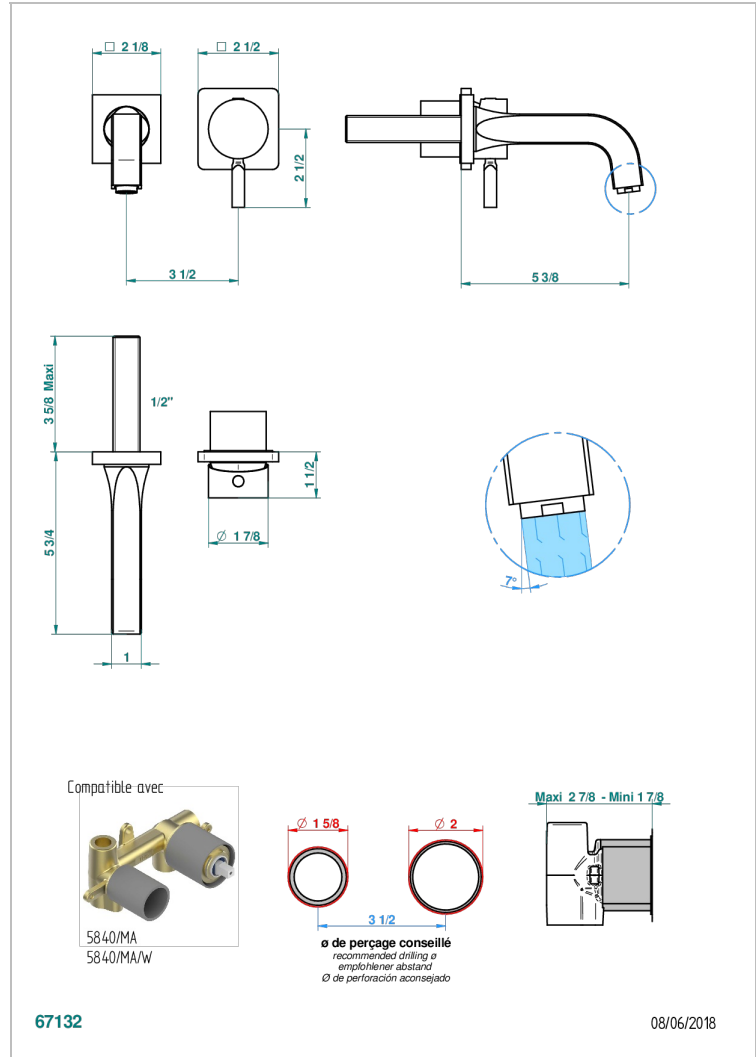

Trim only for Built-in basin mixer with spout (two x 1/2" inlets and one 1/2" outlet), without waste

CARACTERÍSTICAS

- Beluga
- Trim only for Built-in basin mixer with spout (two x 1/2" inlets and one 1/2" outlet), without waste

PRODUCTOS RELACIONADOS

- Ref. G00-5840/MA Parte empotrada para mezclador mural con salida hembra 1/2"

ACABADOS DISPONIBLES

Bronce claro - D01
Cerámica negra mate - D30
Cobre viejo mate - H07
Cromo - A02
Cromo / dorado - G02
Cromo mate - C02