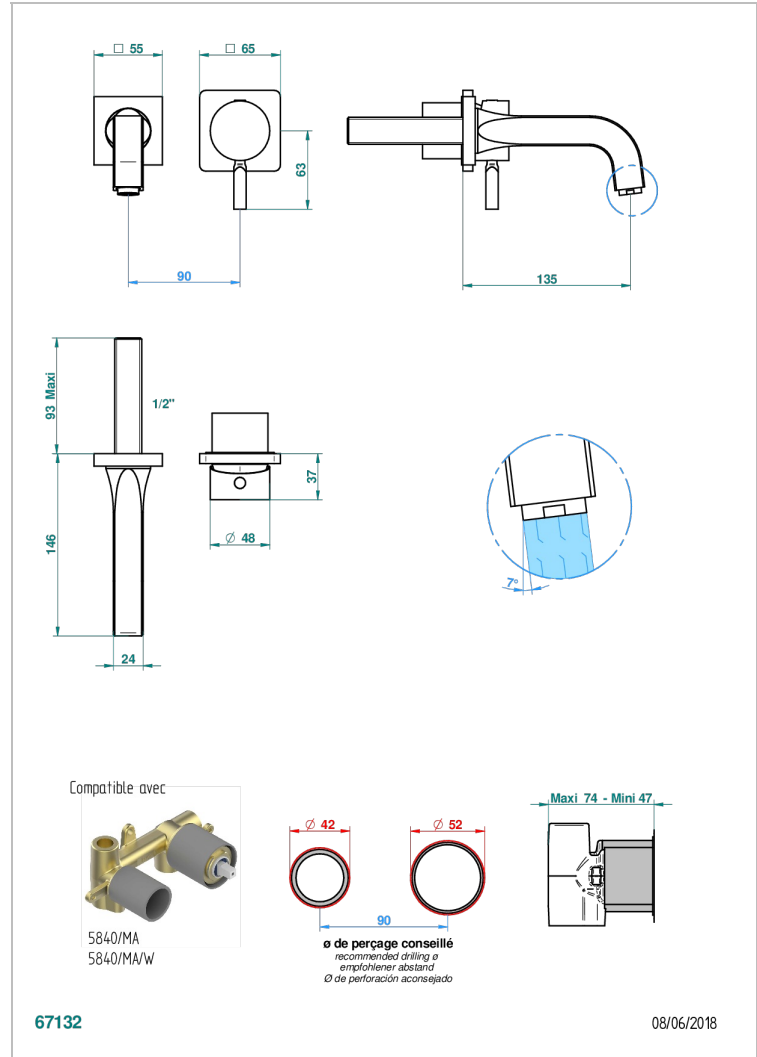

Trim only for Built-in basin mixer with spout (two x 1/2" inlets and one 1/2" outlet), without waste

## CARACTERÍSTICAS

- Beluga
- Trim only for Built-in basin mixer with spout (two x 1/2" inlets and one 1/2" outlet), without waste

## PRODUCTOS RELACIONADOS

- Ref. G00-5840/MA Parte empotrada para mezclador mural con salida hembra 1/2