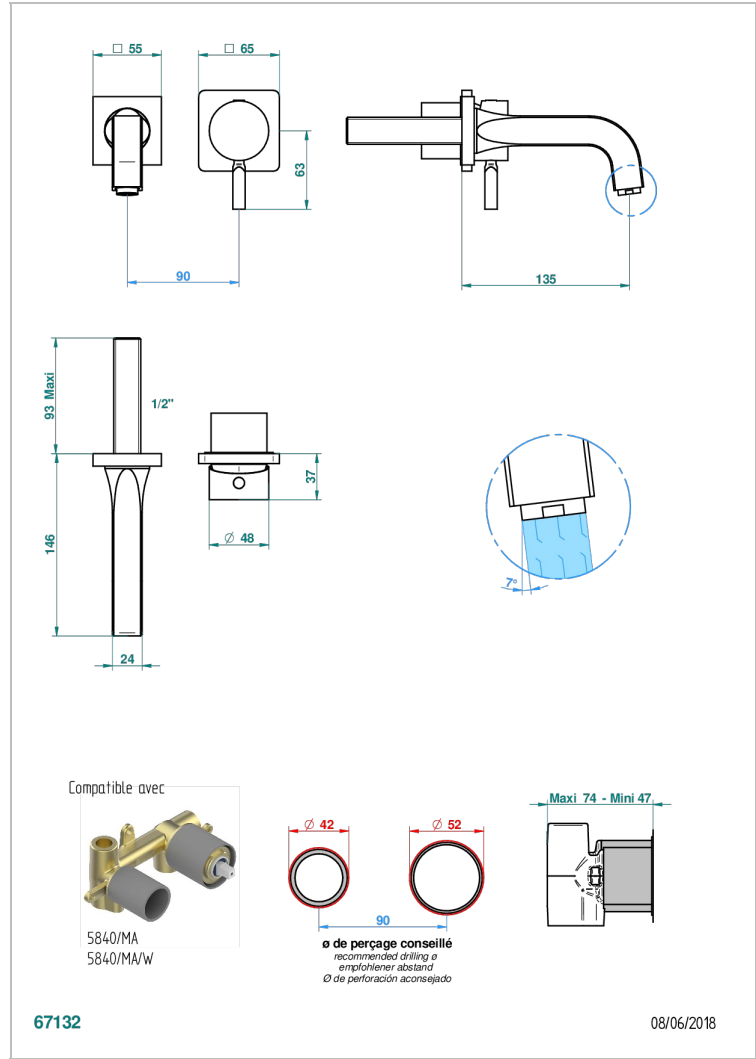

Trim only for Built-in basin mixer with spout (two x 1/2" inlets and one 1/2" outlet), without waste

## 特色

- Beluga
- Trim only for Built-in basin mixer with spout (two x 1/2" inlets and one 1/2" outlet), without waste

## 相关的SKU

- Ref. G00-5840/MA 卫浴套装, 含: 入墙式弯管出水管, 1米25强化软管, 触控式花洒和托勾, 美国标准