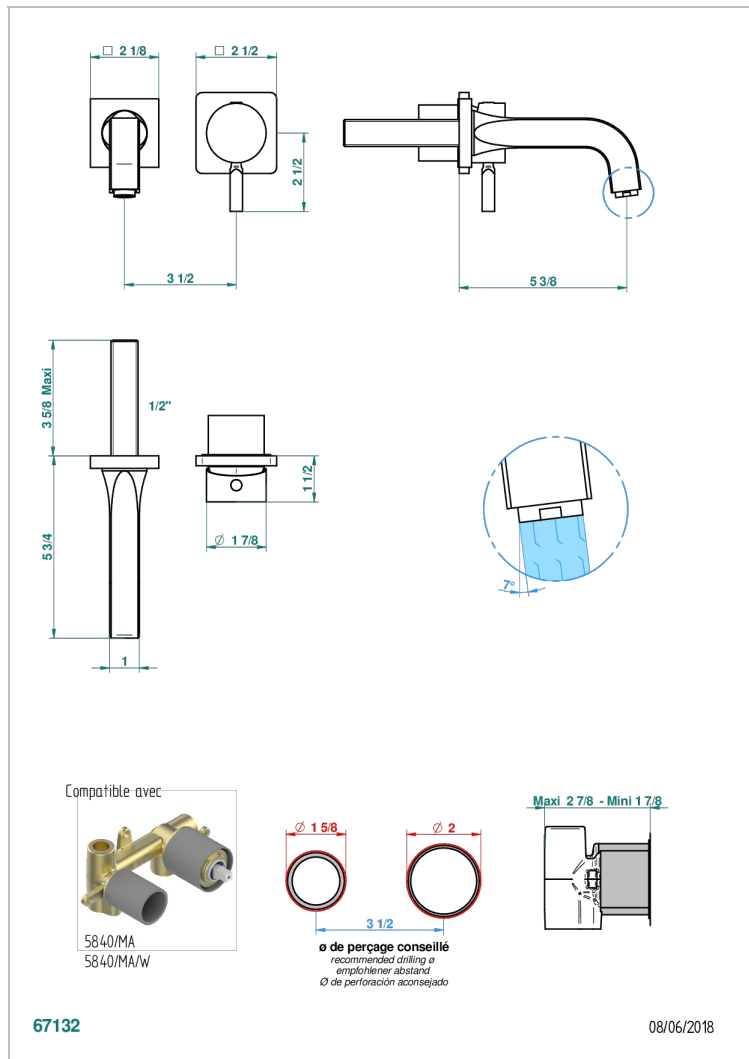

Trim only for Built-in basin mixer with spout (two x 1/2" inlets and one 1/2" outlet), without waste

## CARACTERÍSTICAS

- Beluga
- Trim only for Built-in basin mixer with spout (two x 1/2" inlets and one 1/2" outlet), without waste

## PRODUCTOS RELACIONADOS

- Ref. G00-5840/MA Parte empotrada para mezclador mural con salida hembra 1/2"