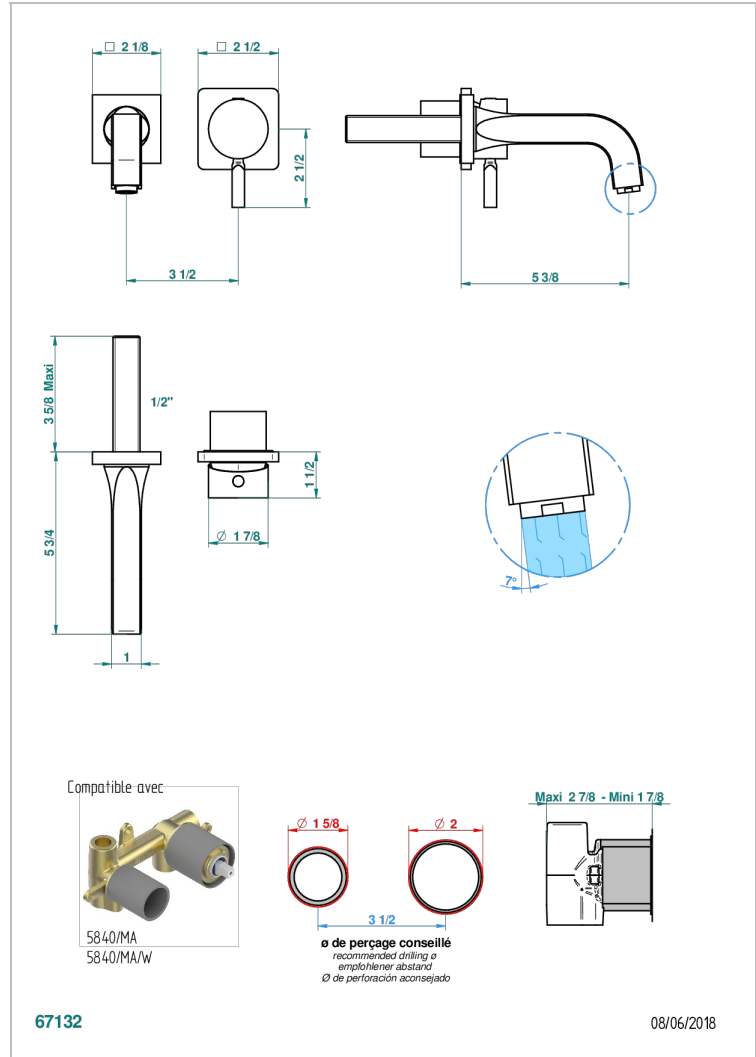

Trim only for Built-in basin mixer with spout (two x 1/2" inlets and one 1/2" outlet), without waste

特色

- Beluga
- Trim only for Built-in basin mixer with spout (two x 1/2" inlets and one 1/2" outlet), without waste

相关的SKU

- Ref. G00-5840/MA 卫浴套装，含：入墙式弯管出水管，1米25强化软管，触控式花洒和托勾，美国标准

可选饰面

Black ceram - D30
Blush PVD - H62
Graphite PVD - H64
Matt Umber PVD - H67
Matt blush PVD - H60
Matt graphite PVD - H65

PVD哑光棕铜 - F34
PVD哑光金 - H53
PVD哑光铜 - H50
PVD哑光镍 - H56
PVD抛光铜 - H49
PVD棕铜 - F33