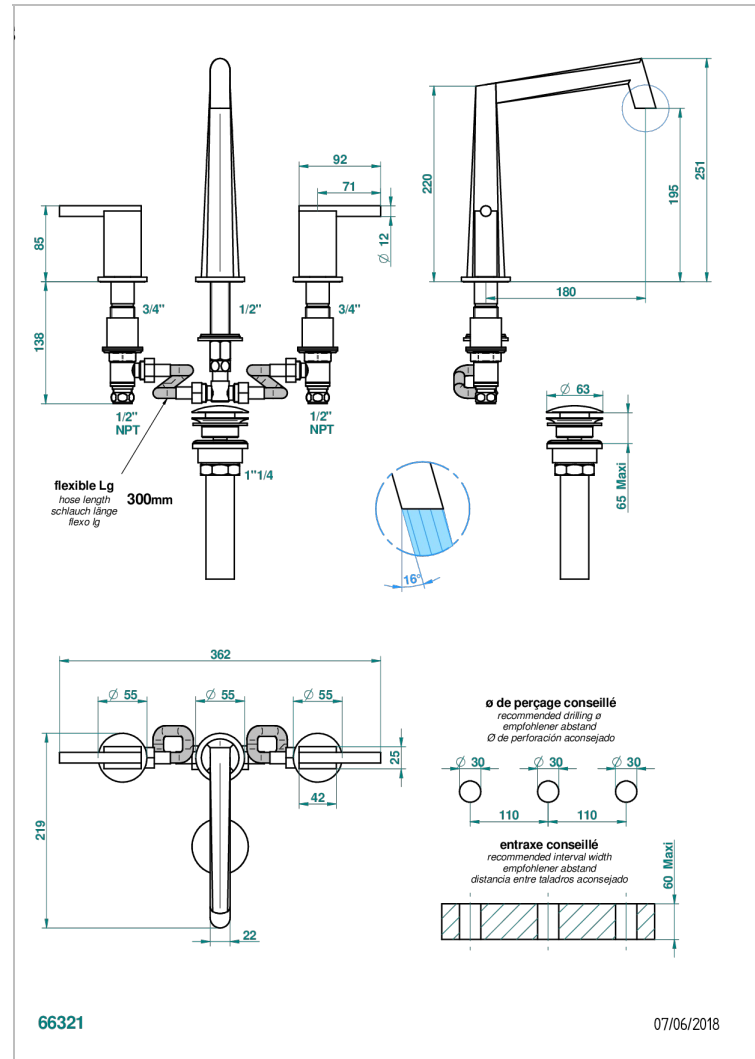

MONTAIGNE VENUS WHITE MARBLE WITH LEVER HANDLES

G3W-151/US

Rim mounted 3-hole basin mixer with waste

CARACTERÍSTICAS

- Montaigne Venus white marble with lever handles
- Rim mounted 3-hole basin mixer with waste