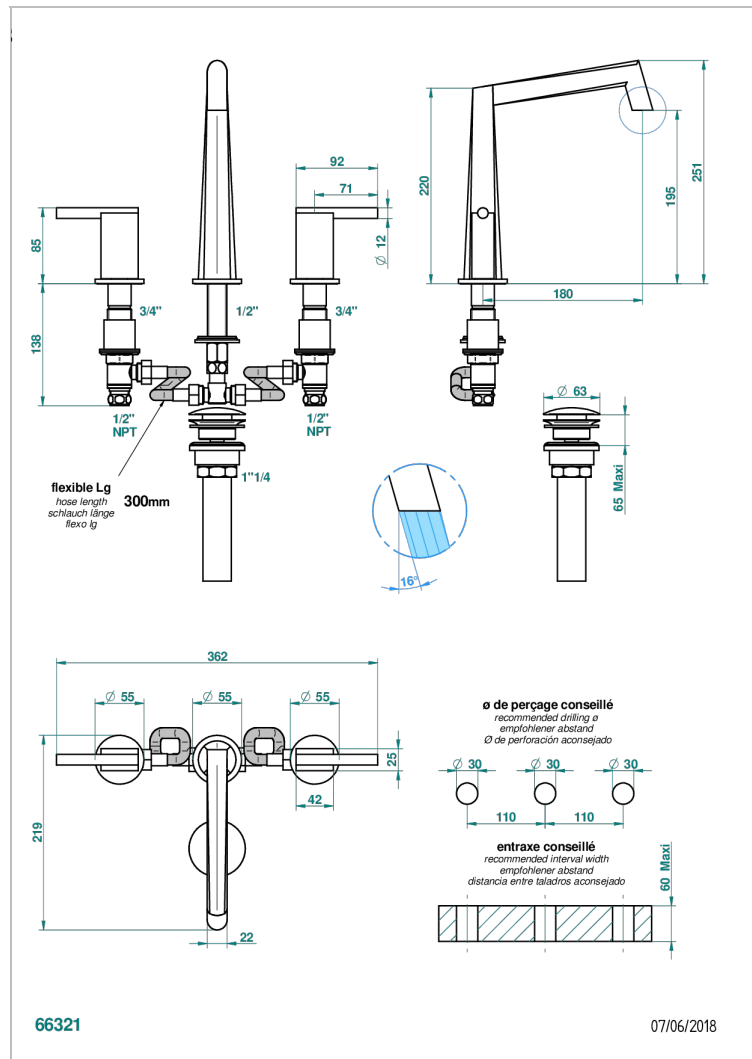

MONTAIGNE VENUS WHITE MARBLE WITH LEVER HANDLES

G3W-151/US

Widespread lavatory set with drain

CHARACTERISTIC

- Montaigne Vénus white marble with lever handles
- Widespread lavatory set with drain

AVAILABLE FINITIONS