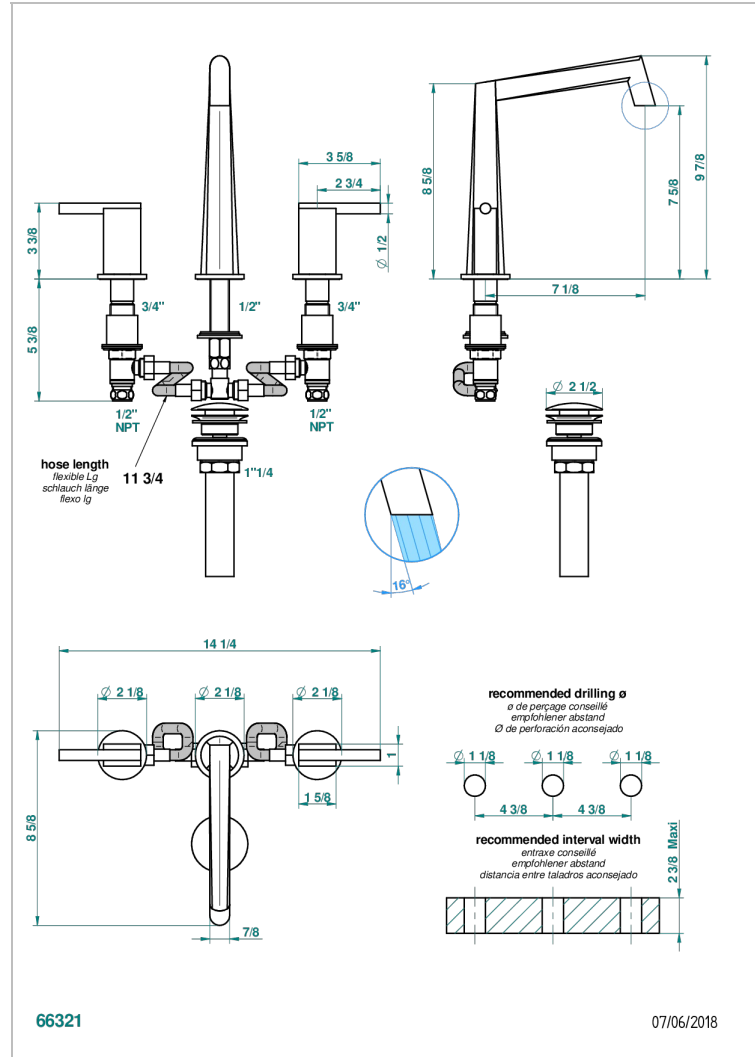

MONTAIGNE VENUS WHITE MARBLE WITH LEVER HANDLES

G3W-151/US

Rim mounted 3-hole basin mixer with waste

CARACTERÍSTICAS

- Montaigne Venus white marble with lever handles
- Rim mounted 3-hole basin mixer with waste