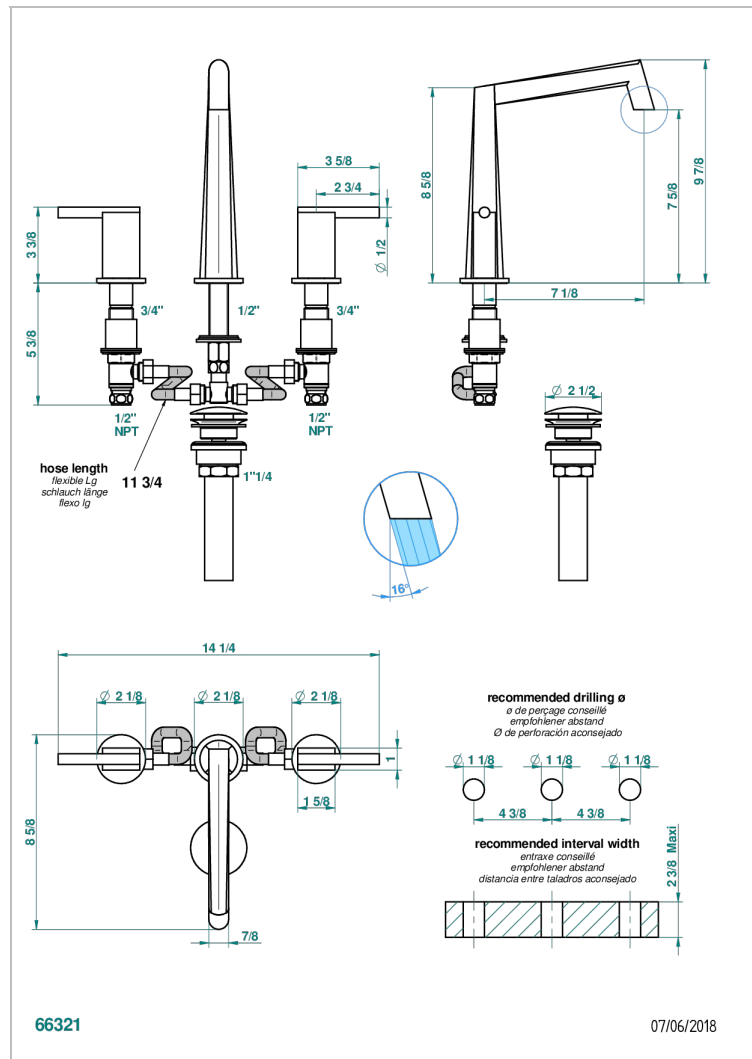

MONTAIGNE VENUS WHITE MARBLE WITH LEVER HANDLES

G3W-151/US

Widespread lavatory set with drain

CHARACTERISTIC

- Montaigne Vénus white marble with lever handles
- Widespread lavatory set with drain

AVAILABLE FINITIONS