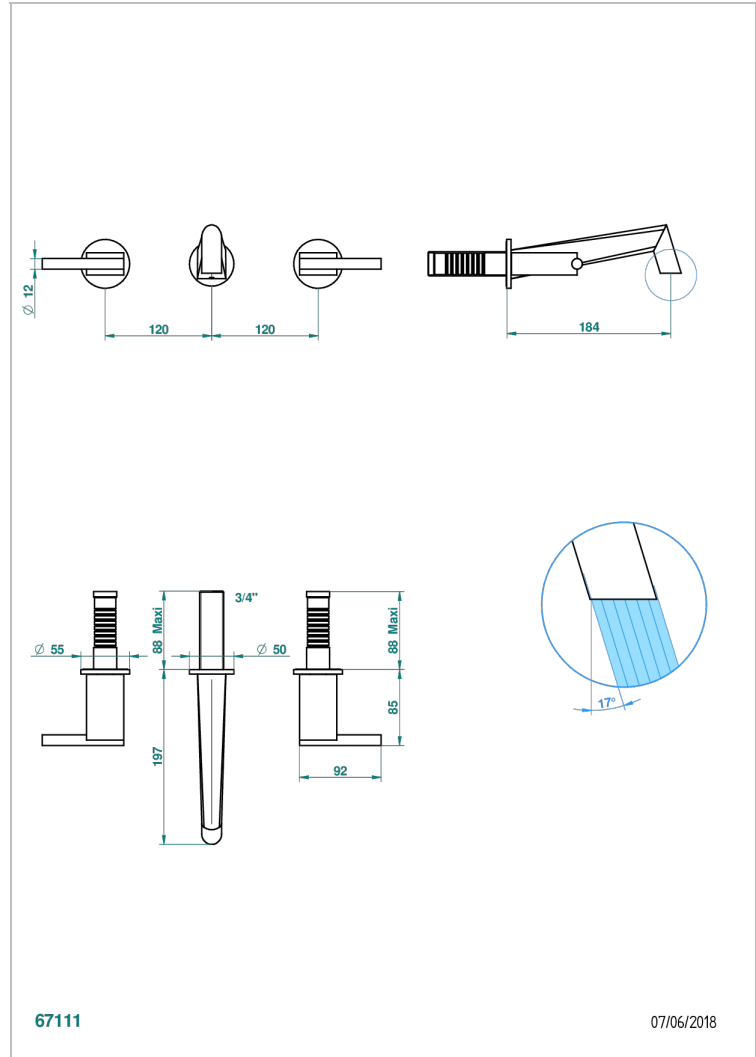

# MONTAIGNE GRAND ANTIQUE MARBLE WITH LEVER HANDLES

G3S-40GBUS

Trim for wall mounted 3-hole lavatory set only

67111

07/06/2018

## CHARACTERISTIC

- Montaigne Grand Antique marble with lever handles
- Trim for wall mounted 3-hole lavatory set only

## RELATED SKU'S

- Ref. G00-40AM/US Rough parts for wall set (one counter clockwise and one clockwise cartridges)