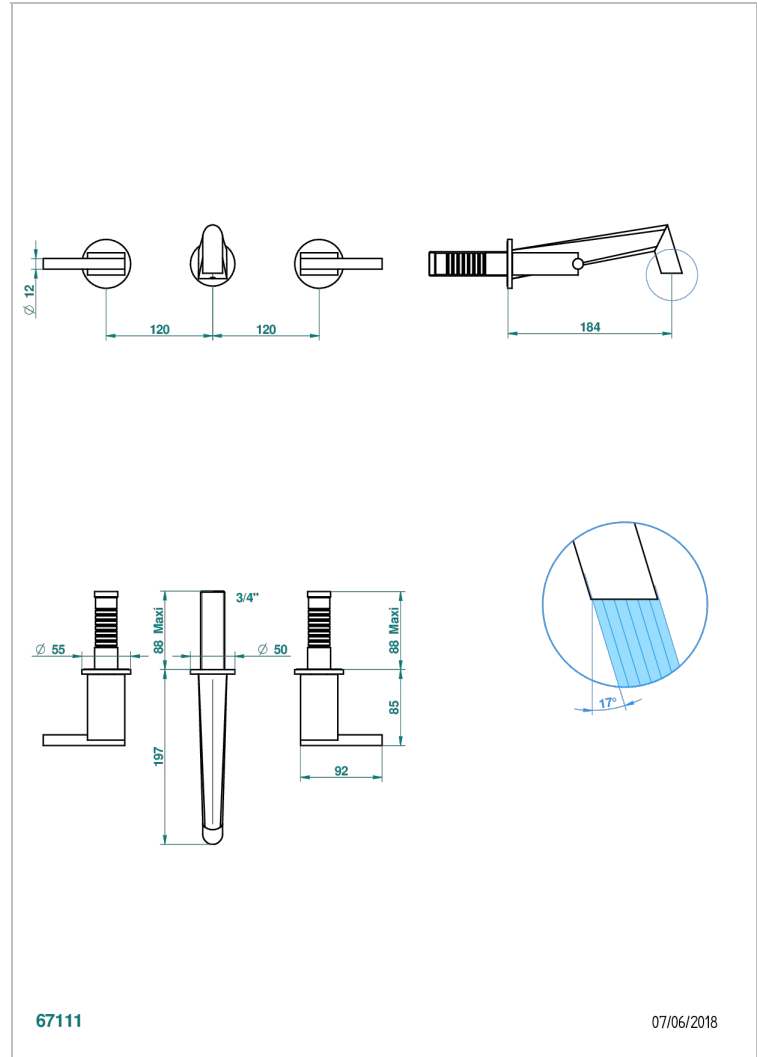

# MONTAIGNE GRAND ANTIQUE MARBLE WITH LEVER HANDLES

G3S-40GBUS

Trim for wall mounted 3-hole lavatory set only

67111

07/06/2018

## CHARACTERISTIC

- Montaigne Grand Antique marble with lever handles
- Trim for wall mounted 3-hole lavatory set only

## RELATED SKU'S

- Ref. G00-40AM/US Rough parts for wall set (one counter clockwise and one clockwise cartridges)