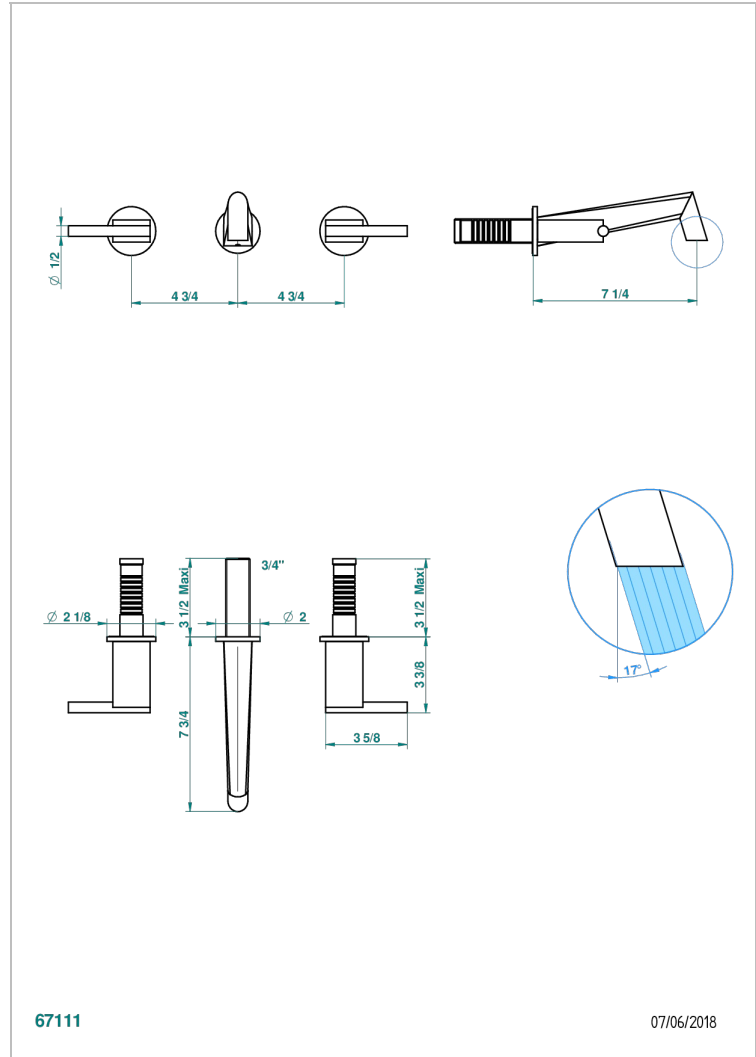

MONTAIGNE GRAND ANTIQUE MARBLE WITH LEVER HANDLES

G3S-40GBUS

Trim for wall mounted 3-hole lavatory set only

67111

07/06/2018

CHARACTERISTIC

- Montaigne Grand Antique marble with lever handles
- Trim for wall mounted 3-hole lavatory set only

RELATED SKU'S

- Ref. G00-40AM/US Rough parts for wall set (one counter clockwise and one clockwise cartridges)

AVAILABLE FINITIONS

Black ceram - D30
Blush PVD - H62
Brass color PVD - H49
Brown bronze color PVD - F33
Chrome polished - A02
Chrome polished / gold polished - G02