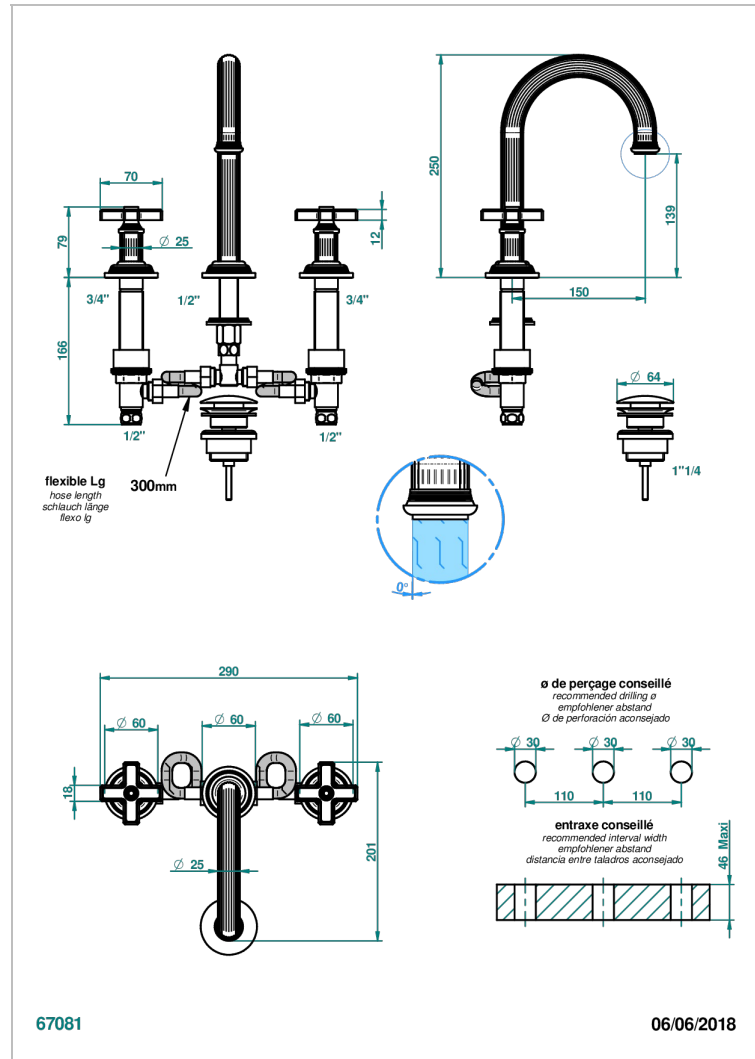

GRAND CENTRAL WHITE ONYX

U9R-152M/W

Rim mounted 3-hole basin mixer with waste for marble, high spout - WRAS approved

THG[®]
PARIS

CHARACTERISTIC

- WRAS : 240402020

STANDARDS

AVAILABLE FINITIONS