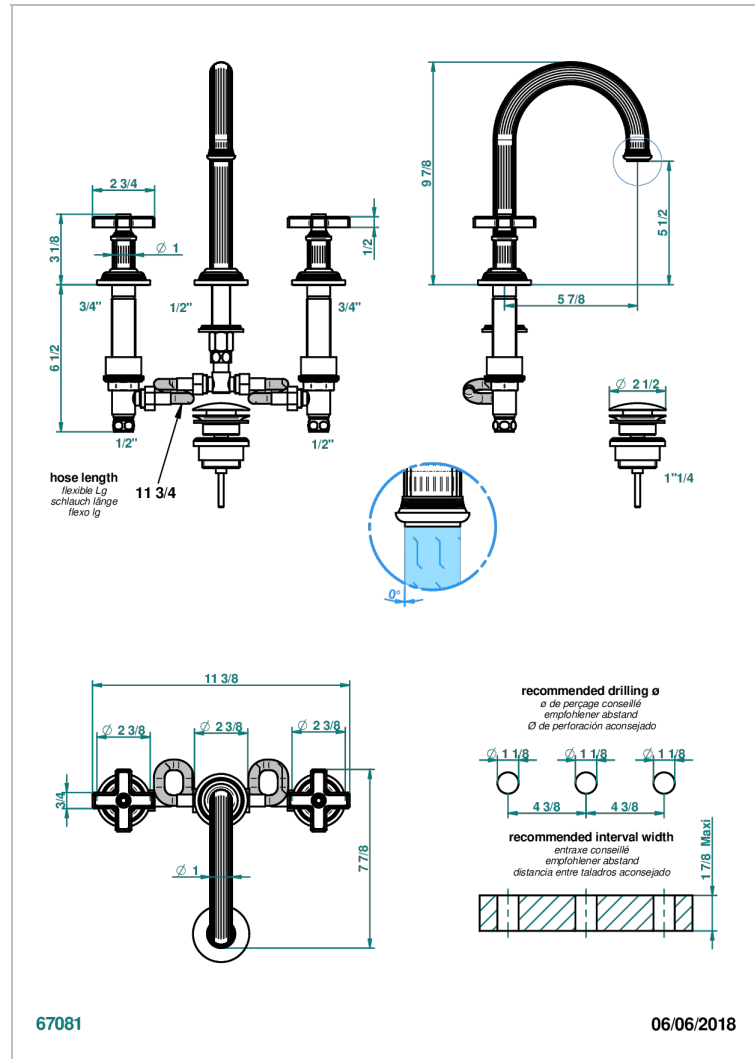

GRAND CENTRAL WHITE ONYX

U9R-152M/W

Rim mounted 3-hole basin mixer with waste for marble, high spout - WRAS approved

THG[®]
PARIS

CHARACTERISTIC

- WRAS : 240402020

STANDARDS

AVAILABLE FINITIONS