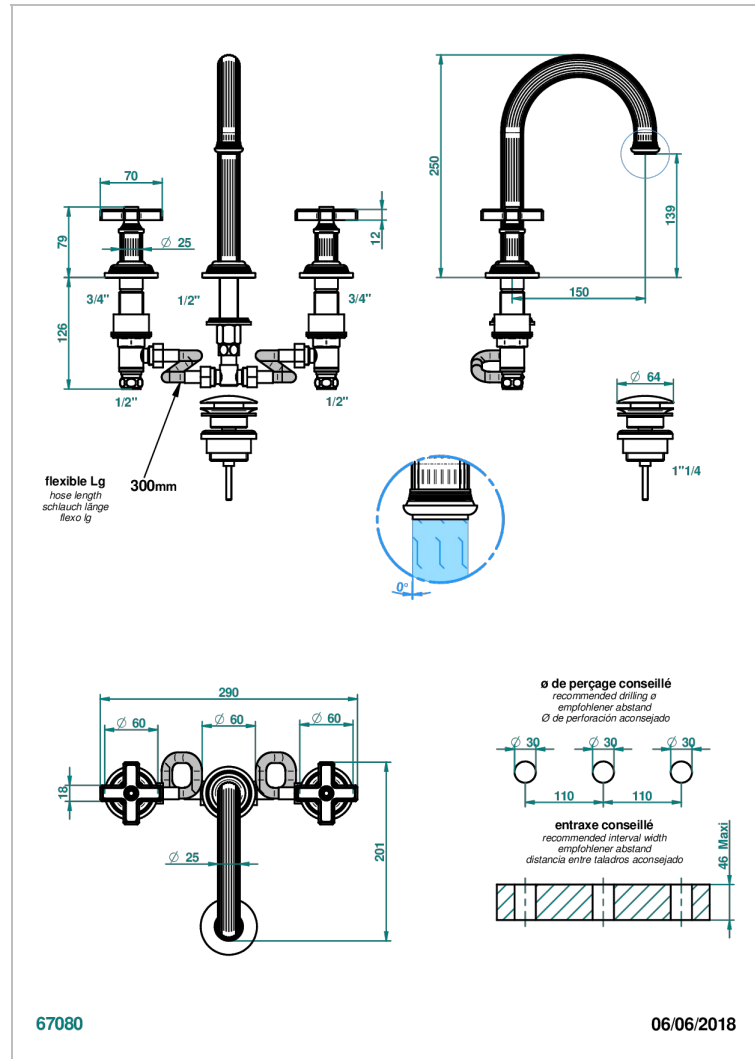

GRAND CENTRAL WHITE ONYX

U9R-152/W

Rim mounted 3-hole basin mixer with waste, high spout - WRAS approved

THG[®]
PARIS

CHARACTERISTIC

- WRAS : 240402020

STANDARDS

AVAILABLE FINITIONS