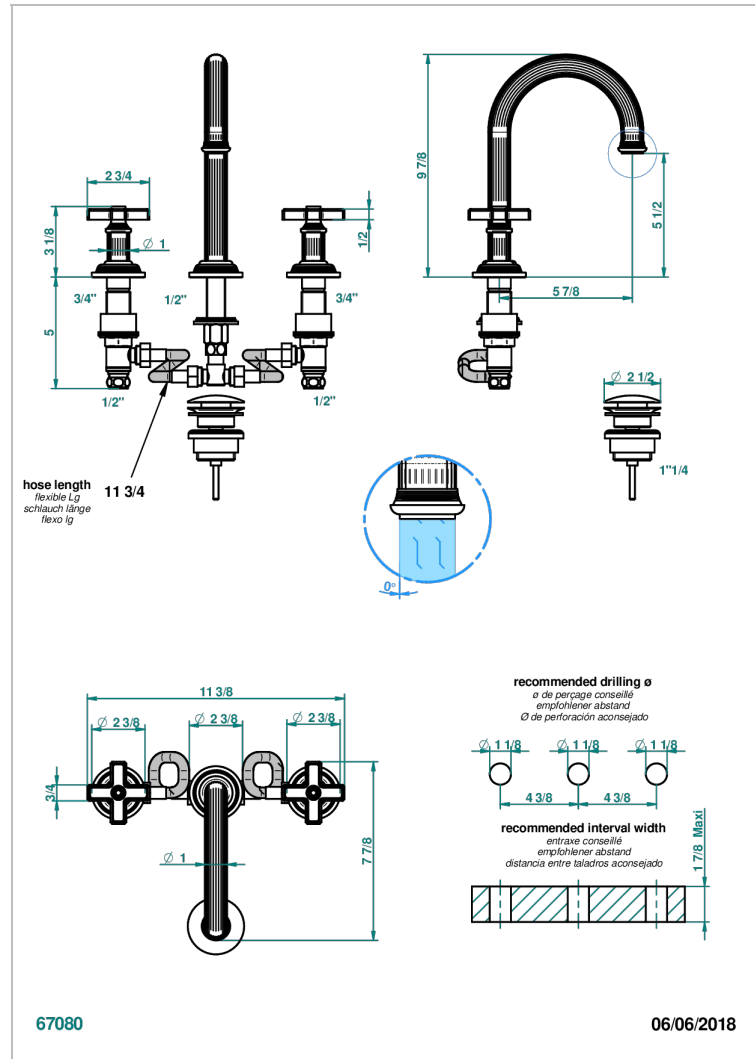

GRAND CENTRAL WHITE ONYX

U9R-152/W

Rim mounted 3-hole basin mixer with waste, high spout - WRAS approved

THG
PARIS

CHARACTERISTIC

- WRAS : 240402020

STANDARDS

AVAILABLE FINITIONS