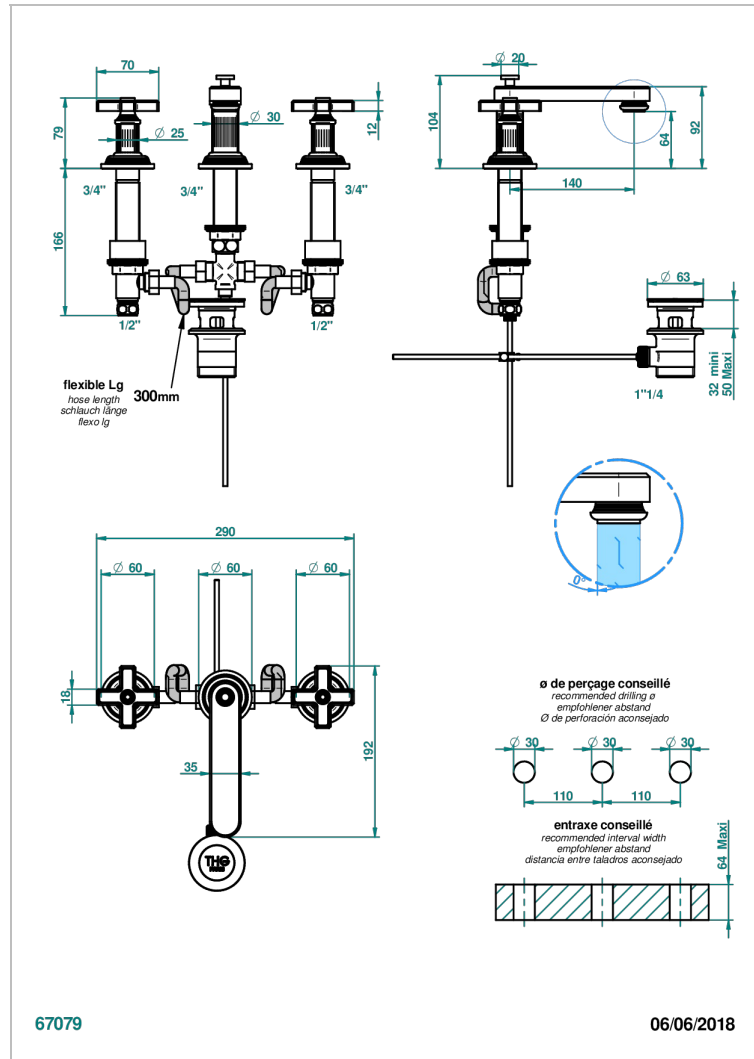

GRAND CENTRAL WHITE ONYX

U9R-151M/W

Rim mounted 3-hole basin mixer with waste for marble - WRAS approved

THG
PARIS

CHARACTERISTIC

- WRAS : 240402020

STANDARDS

AVAILABLE FINITIONS