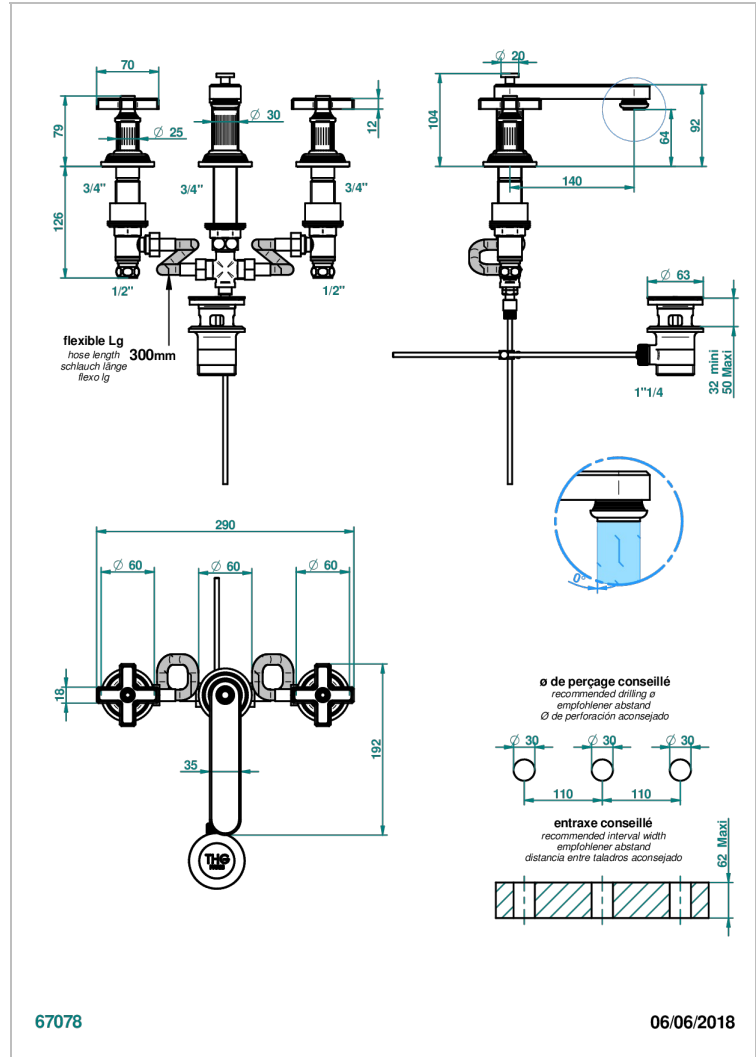

GRAND CENTRAL WHITE ONYX

U9R-151/W

Rim mounted 3-hole basin mixer with waste - WRAS approved

CHARACTERISTIC

- WRAS : 240402020

STANDARDS

AVAILABLE FINITIONS

Antique nickel - H28
Black ceram - D30
Blush PVD - H62
Brass color PVD - H49
Brown bronze color PVD - F33
Gold color PVD - H52