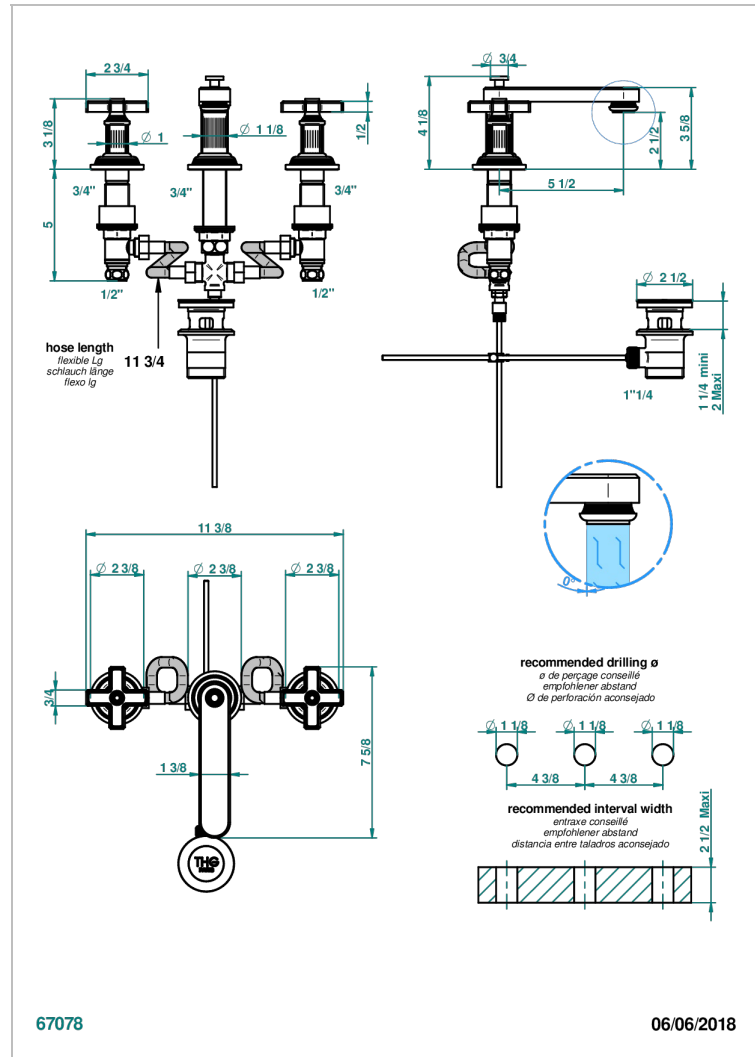

GRAND CENTRAL WHITE ONYX

U9R-151/W

Rim mounted 3-hole basin mixer with waste - WRAS approved

CHARACTERISTIC

- WRAS : 240402020

STANDARDS

AVAILABLE FINITIONS

Antique nickel - H28
Black ceram - D30
Blush PVD - H62
Brass color PVD - H49
Brown bronze color PVD - F33
Gold color PVD - H52