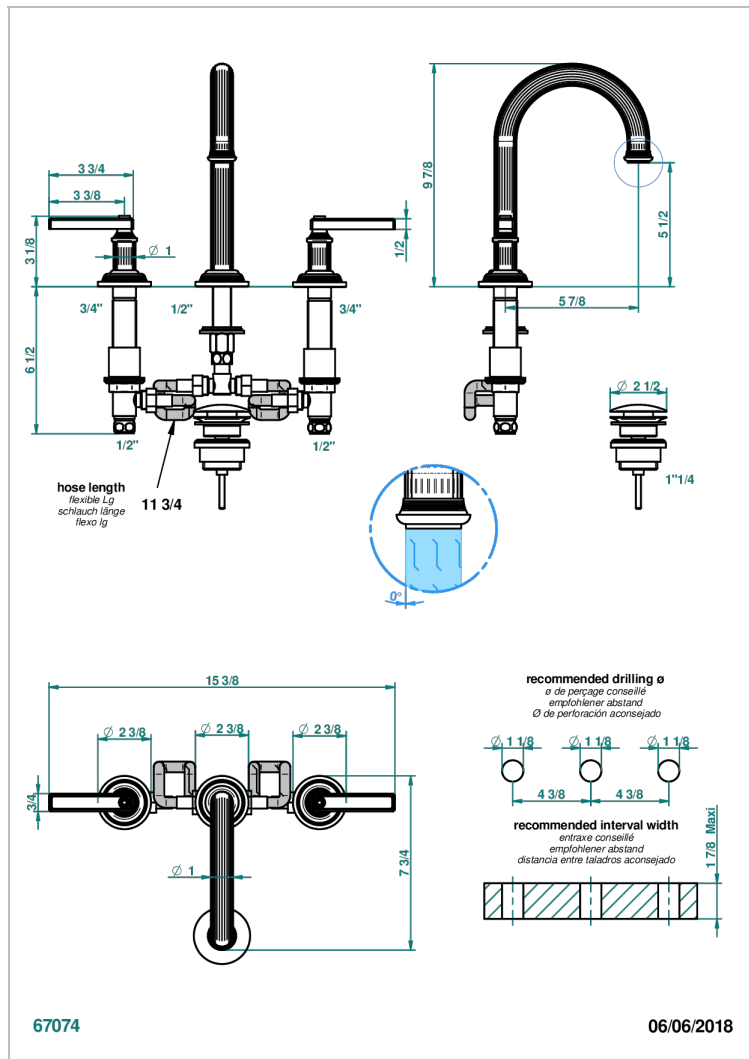

GRAND CENTRAL WHITE ONYX WITH LEVER HANDLES

U9S-152M/W

Rim mounted 3-hole basin mixer with waste for marble, high spout - WRAS approved

CHARACTERISTIC

- WRAS : 240402020

STANDARDS

AVAILABLE FINITIONS

Antique nickel - H28
Black ceram - D30
Blush PVD - H62
Brass color PVD - H49
Brown bronze color PVD - F33
Gold color PVD - H52