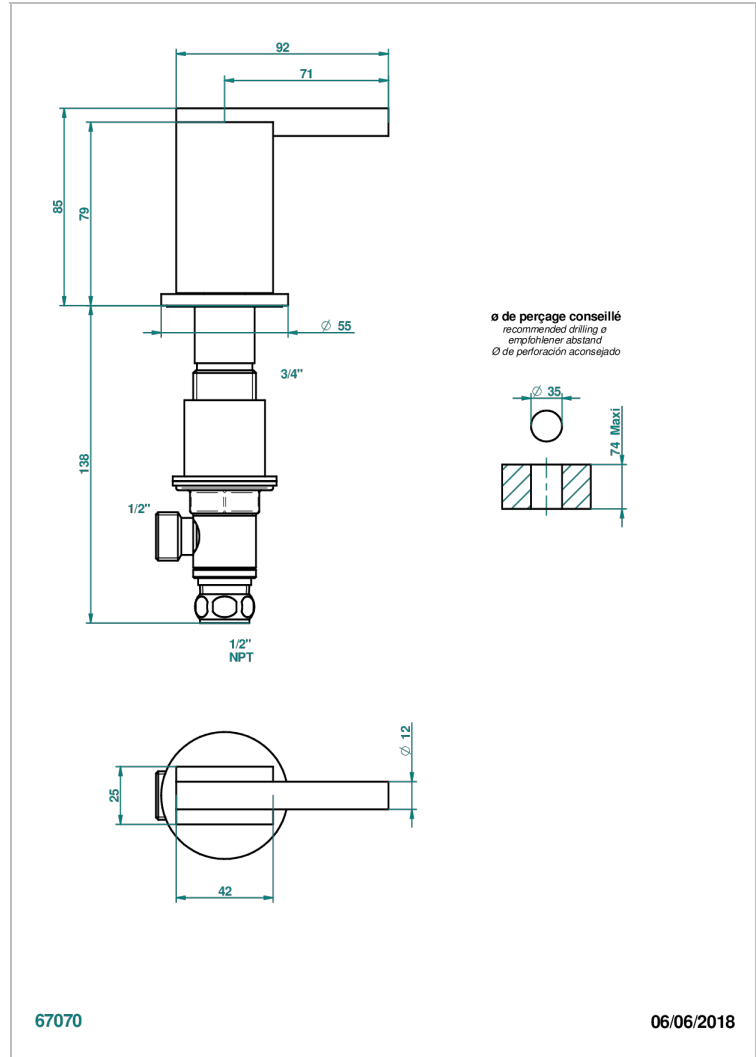

MONTAIGNE VENUS WHITE MARBLE WITH LEVER HANDLES

G3W-35/CUS

1/2" deck valve with trim for lavatory - Cold

CHARACTERISTIC

- Montaigne Vénus white marble with lever handles
- 1/2" deck valve with trim for lavatory - Cold