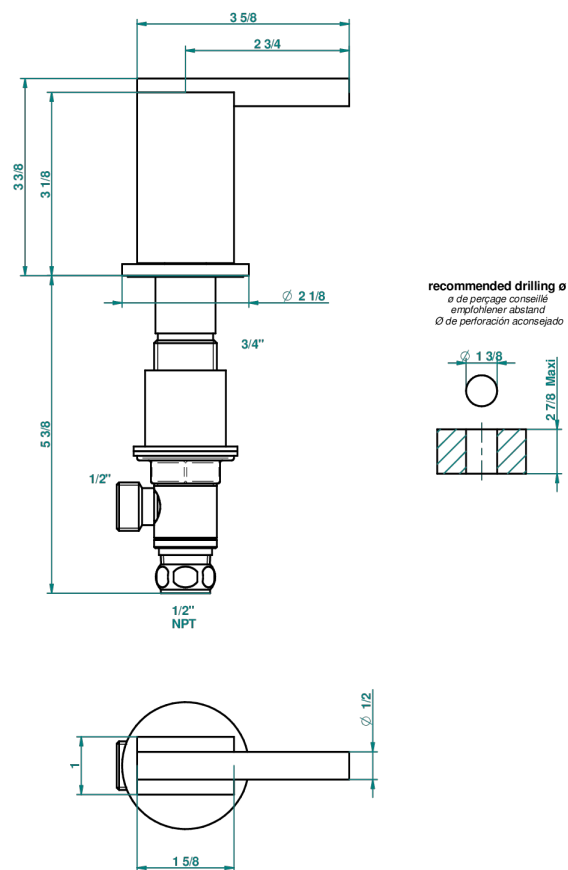

MONTAIGNE VENUS WHITE MARBLE WITH LEVER HANDLES

G3W-35/CUS

1/2" deck valve with trim for lavatory - Cold

67070

06/06/2018

CHARACTERISTIC

- Montaigne Vénus white marble with lever handles
- 1/2" deck valve with trim for lavatory - Cold