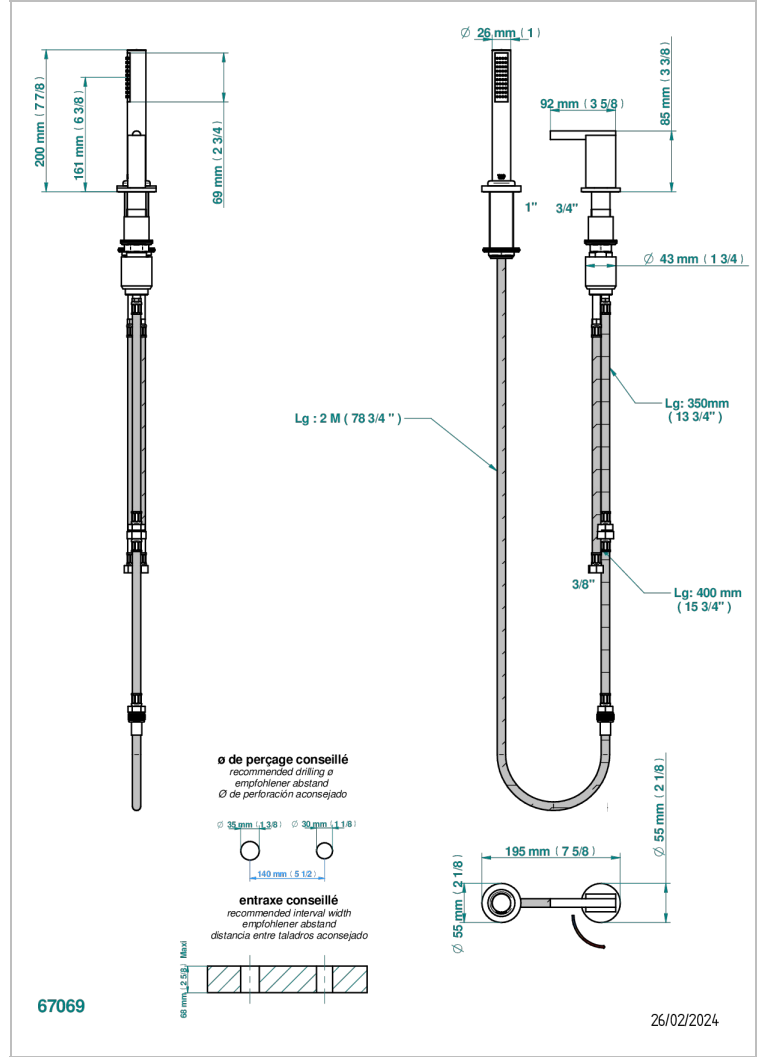

MONTAIGNE VENUS WHITE MARBLE WITH LEVER HANDLES

G3W-6532/60A

Deck mounted mixer with handshower, progressive cartridge

CHARACTERISTIC

- ACS : 22ACCLY009

STANDARDS

AVAILABLE FINITIONS

Black ceram - D30
Blush PVD - H62
Brass color PVD - H49
Brown bronze color PVD - F33
Chrome polished - A02
Chrome polished / gold polished - G02

Copper antique matt, coated - H07
Gold color PVD - H52
Gold mat - F07
Gold polished - F01
Graphite PVD - H64
Light coated bronze - D01

Matt Umber PVD - H67
Matt blush PVD - H60
Matt brass color PVD - H50
Matt brown bronze color PVD - F34
Matt chrome (American satin) - C02
Matt gold color PVD - H53

Matt graphite PVD - H65
Matt nickel (American satin) - C01
Matt nickel color PVD - H56
Nickel antique / Sovereign - H28
Nickel color PVD - H55
Nickel polished - B01

Soft gold - F30
Soft matt gold - F31
Umber PVD - H66