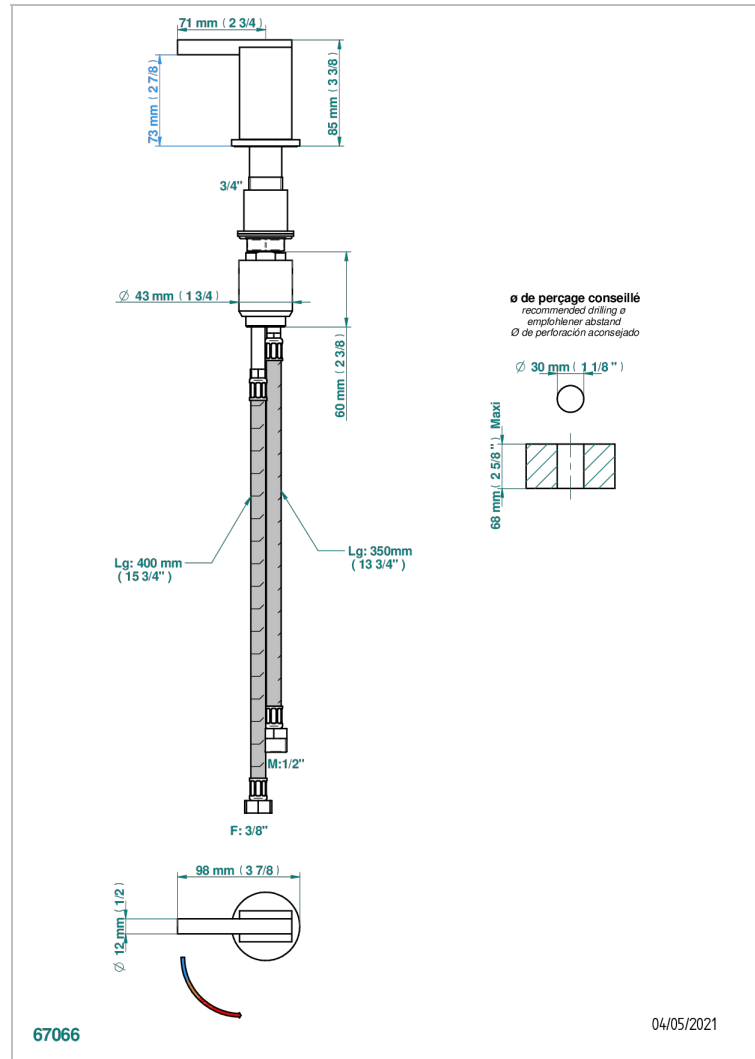

# MONTAIGNE VENUS WHITE MARBLE WITH LEVER HANDLES

G3W-6532

Rim mounted ceramic mixer with progressive cartridge

## CHARACTERISTIC

- ACS : 22ACCLY009