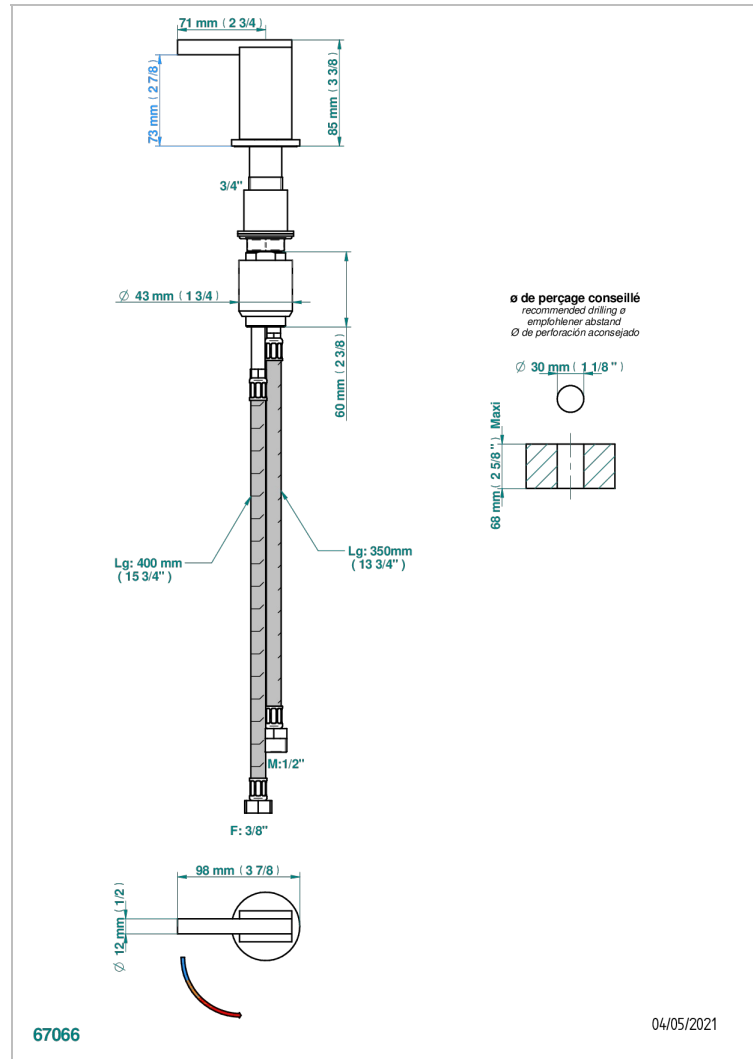

MONTAIGNE VENUS WHITE MARBLE WITH LEVER HANDLES

G3W-6532

Rim mounted ceramic mixer with progressive cartridge

CHARACTERISTIC

- ACS : 22ACCLY009

STANDARDS

AVAILABLE FINITIONS

Antique nickel - H28
Black ceram - D30
Blush PVD - H62
Brass color PVD - H49
Brown bronze color PVD - F33
Gold color PVD - H52