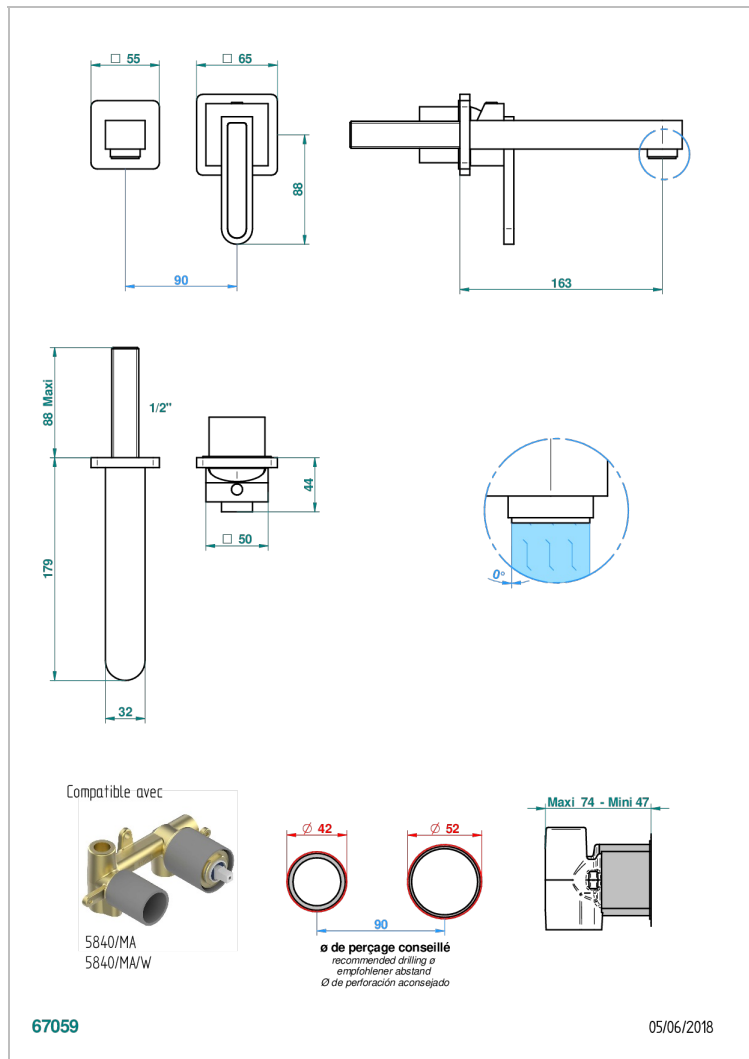

# PROFIL BLACK ONYX WITH LEVER

A6P-6541B

Trim only for Built-in basin mixer with spout (two x 1/2" inlets and one 1/2" outlet), without waste

## CHARACTERISTIC

- Profil Black Onyx with lever
- Trim only for Built-in basin mixer with spout (two x 1/2" inlets and one 1/2" outlet), without waste

## RELATED SKU'S

- Ref. G00-5840/MA/W Rough parts for concealed wall-mounted mixer with 1/2" outlet, for WC douche - WRAS approved