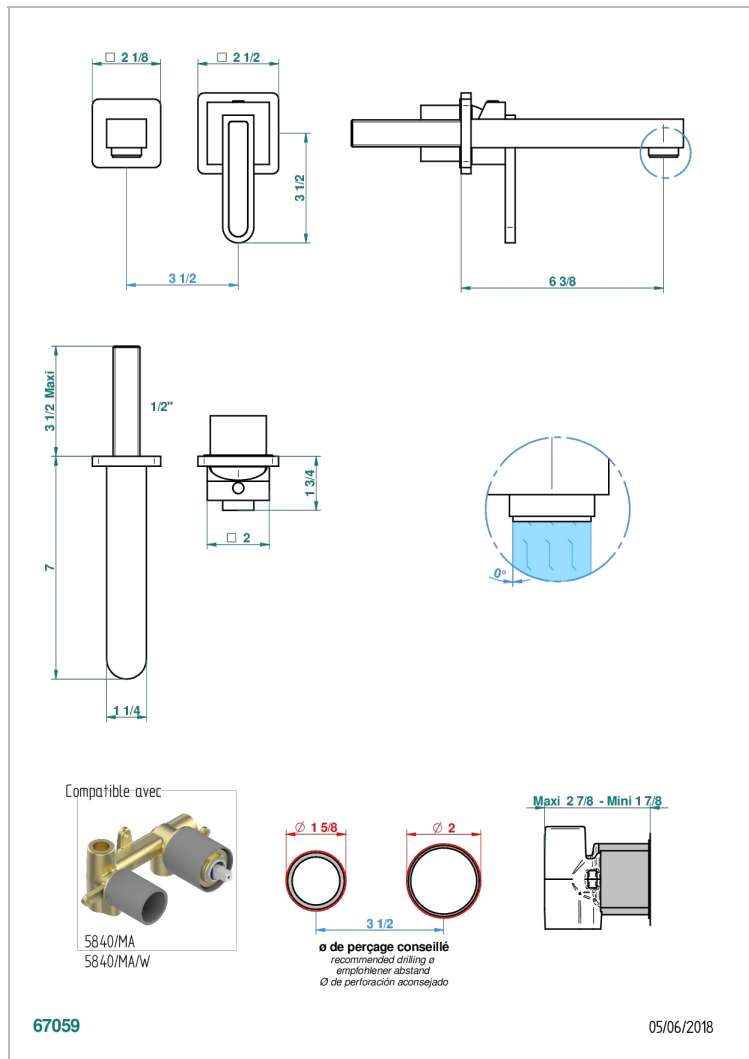

PROFIL BLACK ONYX WITH LEVER

A6P-6541B

Trim only for Built-in basin mixer with spout (two x 1/2" inlets and one 1/2" outlet), without waste

CHARACTERISTIC

- Profil Black Onyx with lever
- Trim only for Built-in basin mixer with spout (two x 1/2" inlets and one 1/2" outlet), without waste

RELATED SKU'S

- Ref. G00-5840/MA/W Rough parts for concealed wall-mounted mixer with 1/2" outlet, for WC douche - WRAS approved

AVAILABLE FINITIONS

Antique nickel - H28
Black ceram - D30
Blush PVD - H62
Brass color PVD - H49
Brown bronze color PVD - F33
Gold color PVD - H52