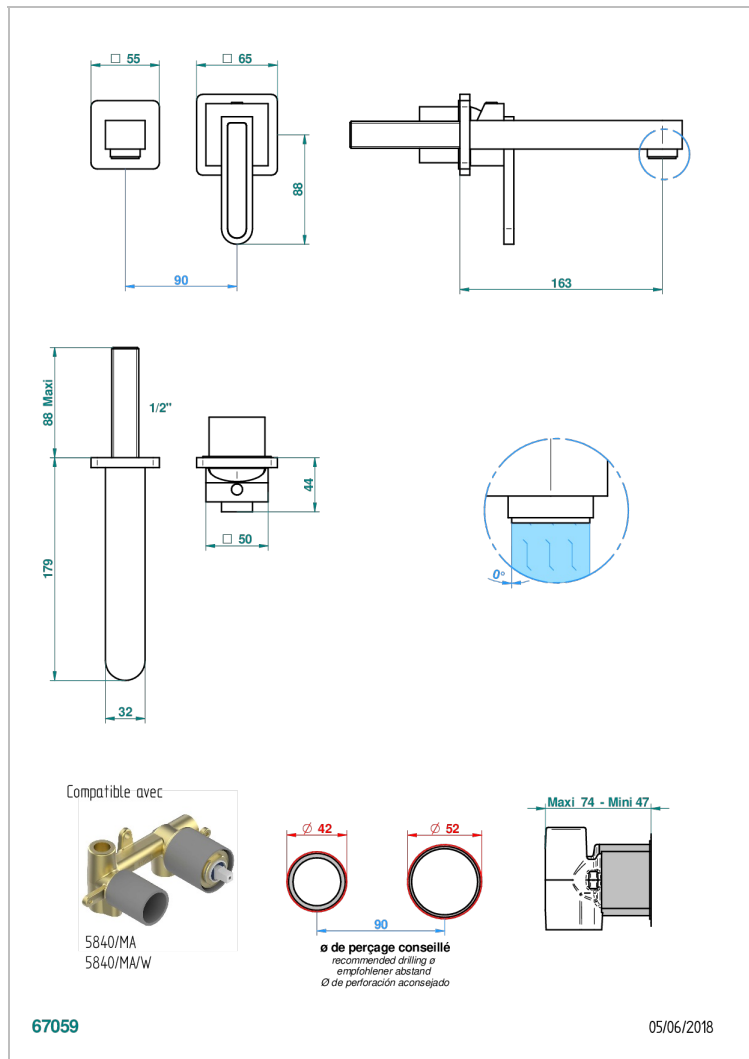

PROFIL BLACK ONYX WITH LEVER

A6P-6541B

Trim only for Built-in basin mixer with spout (two x 1/2" inlets and one 1/2" outlet), without waste

CHARACTERISTIC

- Profil Black Onyx with lever
- Trim only for Built-in basin mixer with spout (two x 1/2" inlets and one 1/2" outlet), without waste

RELATED SKU'S

- Ref. G00-5840/MA Rough parts for concealed wall-mounted mixer with 1/2" outlet

AVAILABLE FINITIONS

Antique nickel - H28
Black ceram - D30
Blush PVD - H62
Brass color PVD - H49
Brown bronze color PVD - F33
Gold color PVD - H52