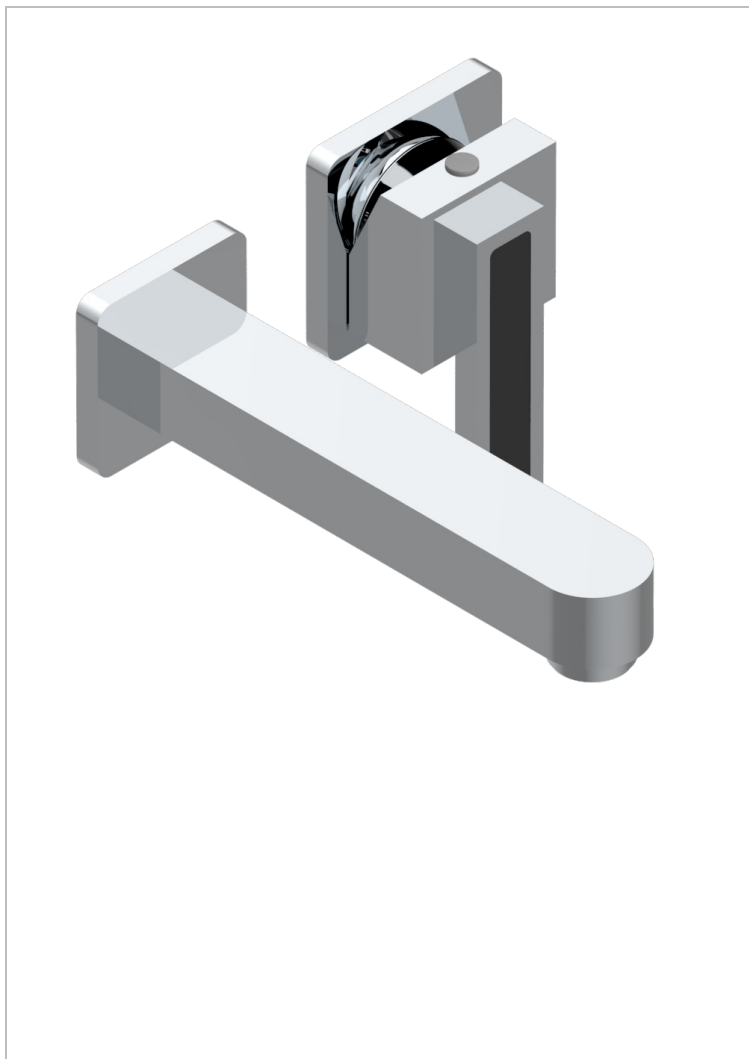

PROFIL BLACK ONYX WITH LEVER

A6P-6541B

Trim only for Built-in basin mixer with spout (two x 1/2" inlets and one 1/2" outlet), without waste

CHARACTERISTIC

- Profil Black Onyx with lever
- Trim only for Built-in basin mixer with spout (two x 1/2" inlets and one 1/2" outlet), without waste

RELATED SKU'S

- Ref. G00-5840/MA Rough parts for concealed wall-mounted mixer with 1/2" outlet

AVAILABLE FINITIONS

Antique nickel - H28
Black ceram - D30
Blush PVD - H62
Brass color PVD - H49
Brown bronze color PVD - F33
Gold color PVD - H52

Nickel color PVD - H55
Polished chrome (color finish) - A02
Polished chrome / Polished gold (color finish) - G02
Polished gold (color finish) - F01
Polished nickel - B01
Soft gold - F30

Soft matt gold - F31
Umber PVD - H66
Varnished matt antique red copper (color finish) - H07