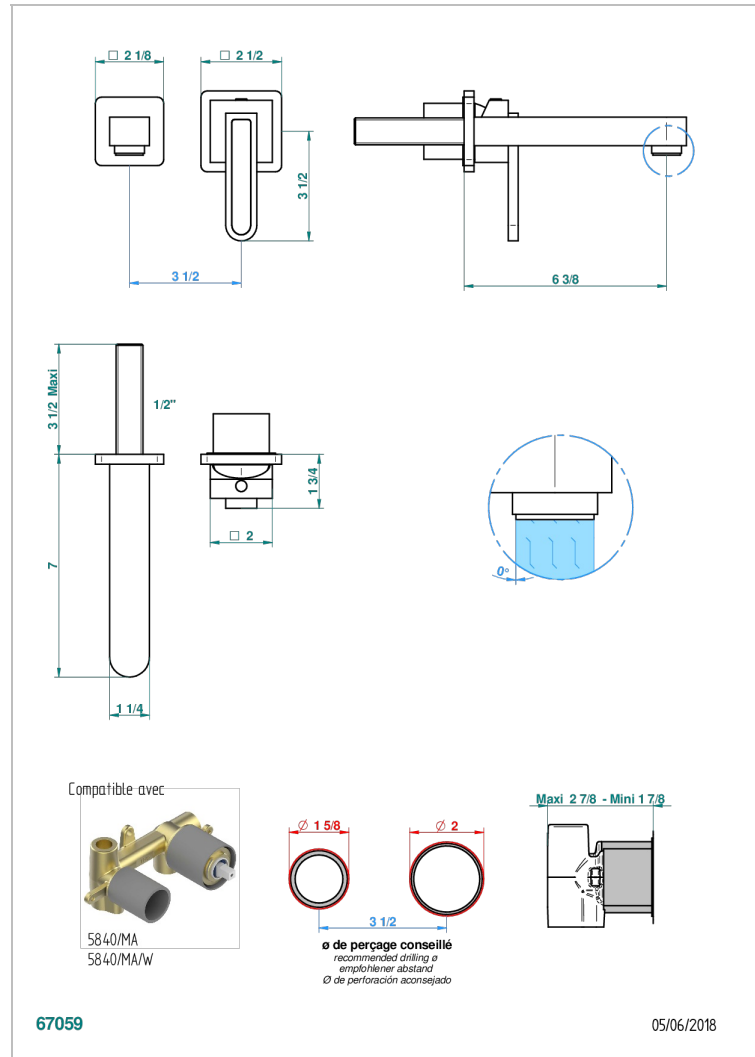

PROFIL BLACK ONYX WITH LEVER

A6P-6541B

THG[®]
PARIS

Trim only for Built-in basin mixer with spout (two x 1/2" inlets and one 1/2" outlet), without waste

CHARACTERISTIC

- Profil Black Onyx with lever
- Trim only for Built-in basin mixer with spout (two x 1/2" inlets and one 1/2" outlet), without waste

RELATED SKU'S

- Ref. G00-5840/MA Rough parts for concealed wall-mounted mixer with 1/2" outlet

AVAILABLE FINITIONS

Antique nickel - H28
Black ceram - D30
Blush PVD - H62
Brass color PVD - H49
Brown bronze color PVD - F33
Gold color PVD - H52