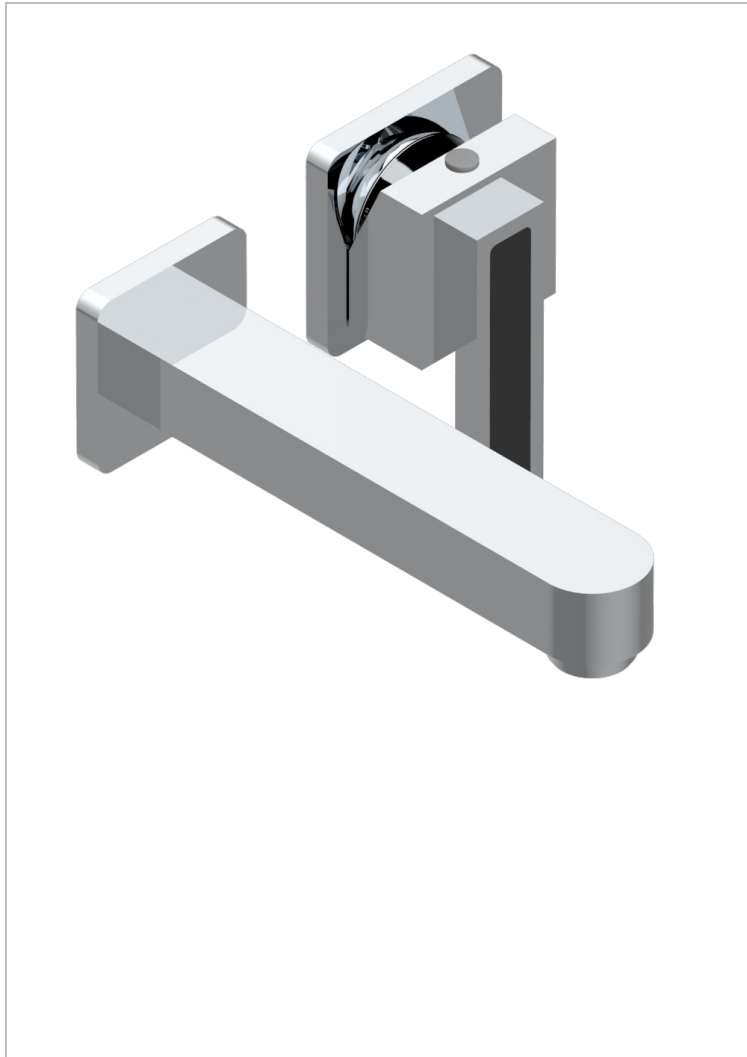

PROFIL BLACK ONYX WITH LEVER

A6P-6541B

THG[®]
PARIS

Trim only for Built-in basin mixer with spout (two x 1/2" inlets and one 1/2" outlet), without waste

CHARACTERISTIC

- Profil Black Onyx with lever
- Trim only for Built-in basin mixer with spout (two x 1/2" inlets and one 1/2" outlet), without waste

RELATED SKU'S

- Ref. G00-5840/MA Rough parts for concealed wall-mounted mixer with 1/2" outlet

AVAILABLE FINITIONS

Antique nickel - H28
Black ceram - D30
Blush PVD - H62
Brass color PVD - H49
Brown bronze color PVD - F33
Gold color PVD - H52

Nickel color PVD - H55
Polished chrome (color finish) - A02
Polished chrome / Polished gold (color finish) - G02
Polished gold (color finish) - F01
Polished nickel - B01
Soft gold - F30

Soft matt gold - F31
Umber PVD - H66
Varnished matt antique red copper (color finish) - H07