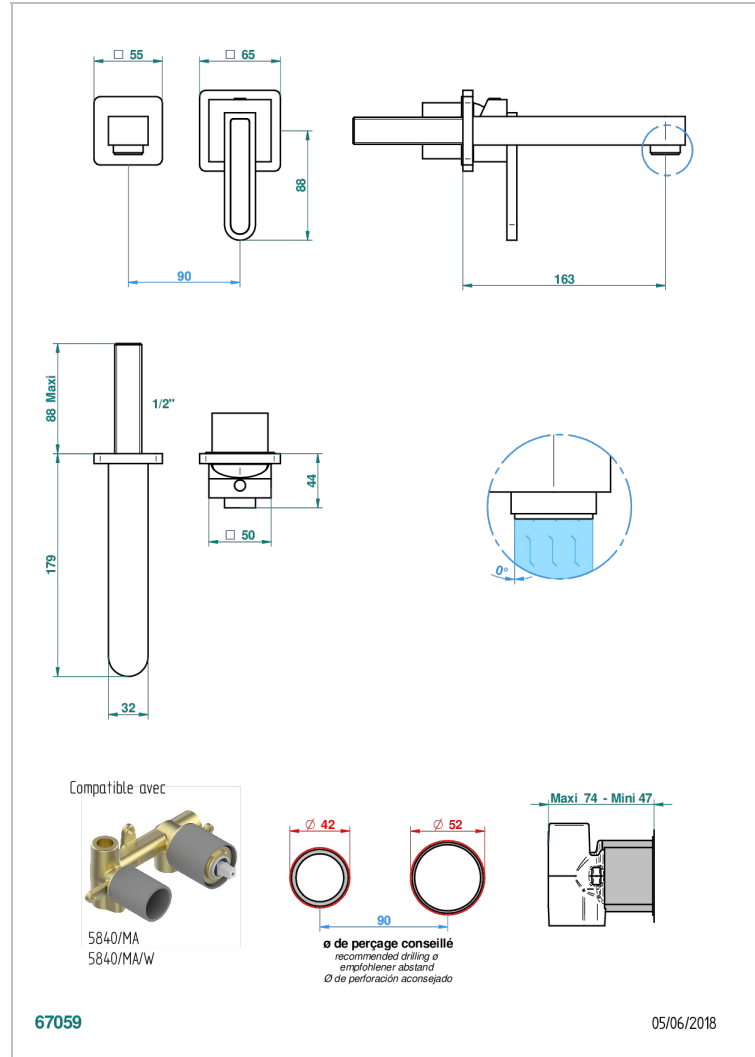

PROFIL BLACK ONYX WITH LEVER

A6P-6541B

THG[®]
PARIS

Trim only for Built-in basin mixer with spout (two x 1/2" inlets and one 1/2" outlet), without waste

CHARACTERISTIC

- Profil Black Onyx with lever
- Trim only for Built-in basin mixer with spout (two x 1/2" inlets and one 1/2" outlet), without waste

RELATED SKU'S

- Ref. G00-5840/MA Rough parts for concealed wall-mounted mixer with 1/2" outlet

AVAILABLE FINITIONS

Antique nickel - H28
Black ceram - D30
Blush PVD - H62
Brass color PVD - H49
Brown bronze color PVD - F33
Gold color PVD - H52