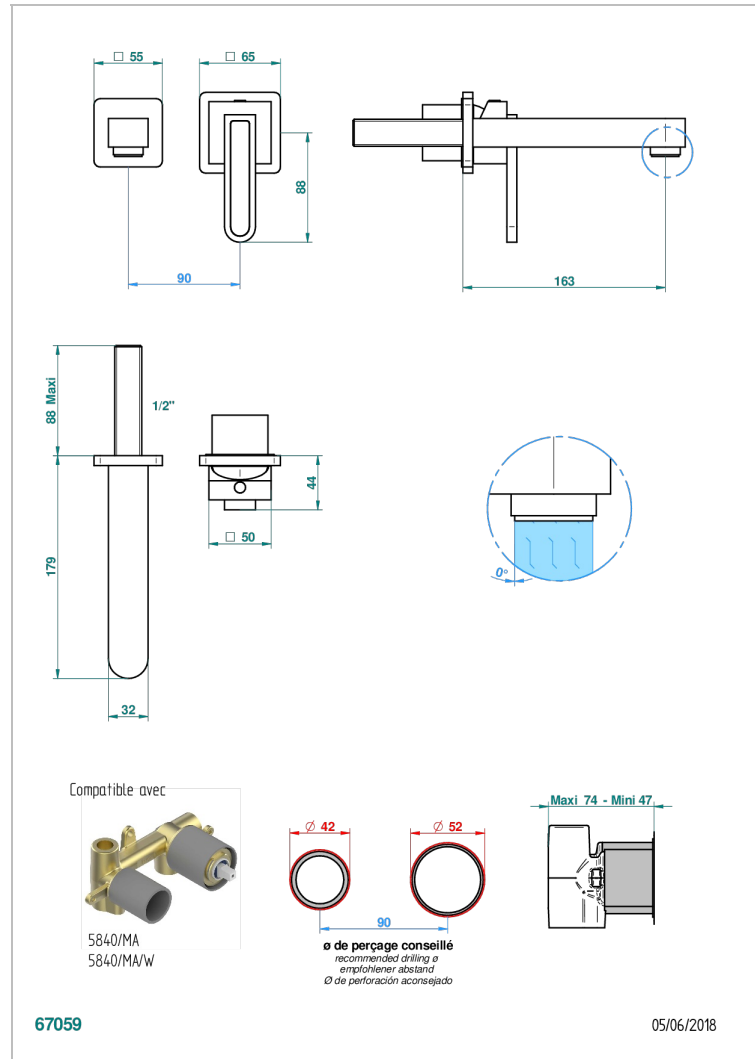

# PROFIL BLACK ONYX WITH LEVER

A6P-6541B

THG<sup>®</sup>  
PARIS

Trim only for Built-in basin mixer with spout (two x 1/2" inlets and one 1/2" outlet), without waste

## 特色

- Profil Black Onyx with lever
- Trim only for Built-in basin mixer with spout (two x 1/2" inlets and one 1/2" outlet), without waste

## 相关的SKU

- Ref. G00-5840/MA 卫浴套装，含：入墙式弯管出水管，1米25强化软管，触控式花洒和托勾，美国标准