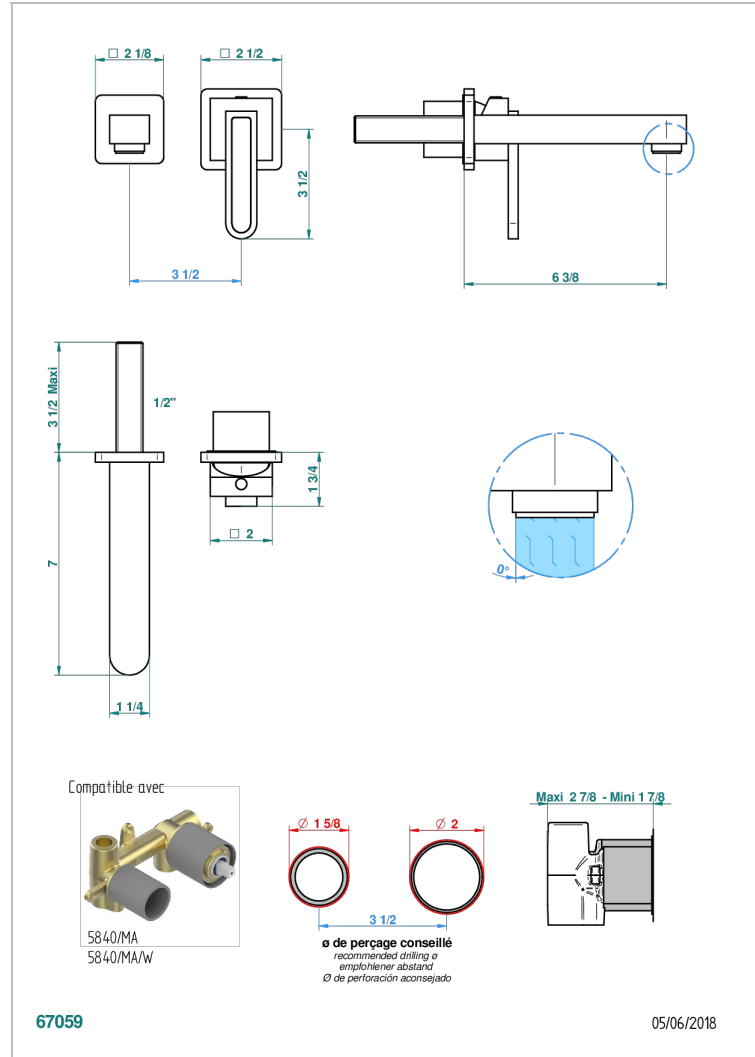

PROFIL BLACK ONYX WITH LEVER

A6P-6541B

THG[®]
PARIS

Trim only for Built-in basin mixer with spout (two x 1/2" inlets and one 1/2" outlet), without waste

CHARACTERISTIC

- Profil Black Onyx with lever
- Trim only for Built-in basin mixer with spout (two x 1/2" inlets and one 1/2" outlet), without waste

RELATED SKU'S

- Ref. G00-5840/MA Rough parts for concealed wall-mounted mixer with 1/2" outlet

AVAILABLE FINITIONS

Antique nickel - H28
Black ceram - D30
Blush PVD - H62
Brass color PVD - H49
Brown bronze color PVD - F33
Gold color PVD - H52