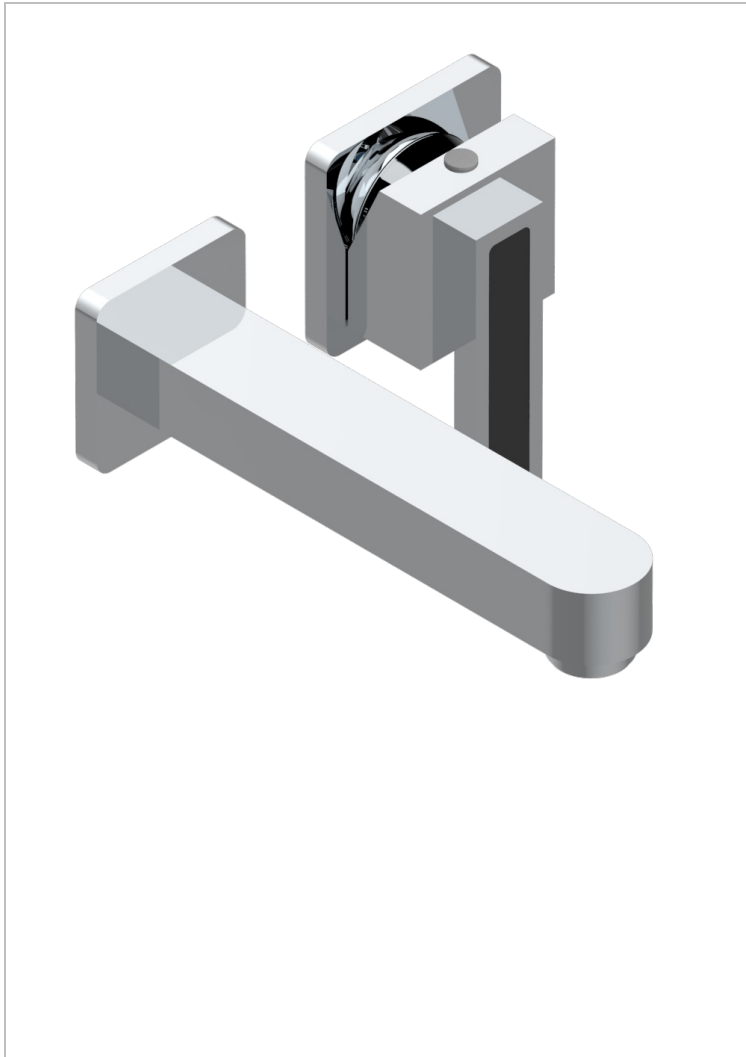

PROFIL BLACK ONYX WITH LEVER

A6P-6541B

THG[®]
PARIS

Trim only for Built-in basin mixer with spout (two x 1/2" inlets and one 1/2" outlet), without waste

CHARACTERISTIC

- Profil Black Onyx with lever
- Trim only for Built-in basin mixer with spout (two x 1/2" inlets and one 1/2" outlet), without waste

RELATED SKU'S

- Ref. G00-5840/MA Rough parts for concealed wall-mounted mixer with 1/2" outlet

AVAILABLE FINITIONS

Antique nickel - H28
Black ceram - D30
Blush PVD - H62
Brass color PVD - H49
Brown bronze color PVD - F33
Gold color PVD - H52

Nickel color PVD - H55
Polished chrome (color finish) - A02
Polished chrome / Polished gold (color finish) - G02
Polished gold (color finish) - F01
Polished nickel - B01
Soft gold - F30

Soft matt gold - F31
Umber PVD - H66
Varnished matt antique red copper (color finish) - H07