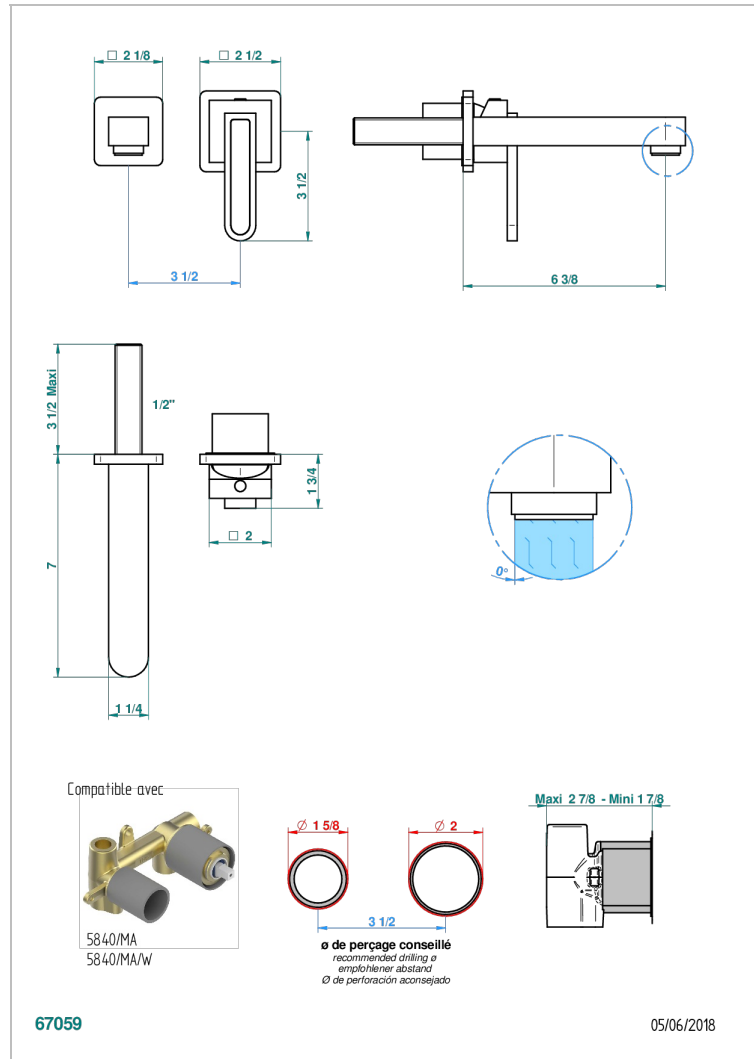

PROFIL BLACK ONYX WITH LEVER

A6P-6541B

THG[®]
PARIS

Trim only for Built-in basin mixer with spout (two x 1/2" inlets and one 1/2" outlet), without waste

特色

- Profil Black Onyx with lever
- Trim only for Built-in basin mixer with spout (two x 1/2" inlets and one 1/2" outlet), without waste

相关的SKU

- Ref. G00-5840/MA 卫浴套装, 含: 入墙式弯管出水管, 1米25强化软管, 触控式花洒和托勾, 美国标准

可选饰面

Black ceram - D30
Blush PVD - H62
Graphite PVD - H64
Matt Umber PVD - H67
Matt blush PVD - H60
Matt graphite PVD - H65

PVD哑光棕铜 - F34
PVD哑光金 - H53
PVD哑光铜 - H50
PVD哑光镍 - H56
PVD抛光铜 - H49
PVD棕铜 - F33