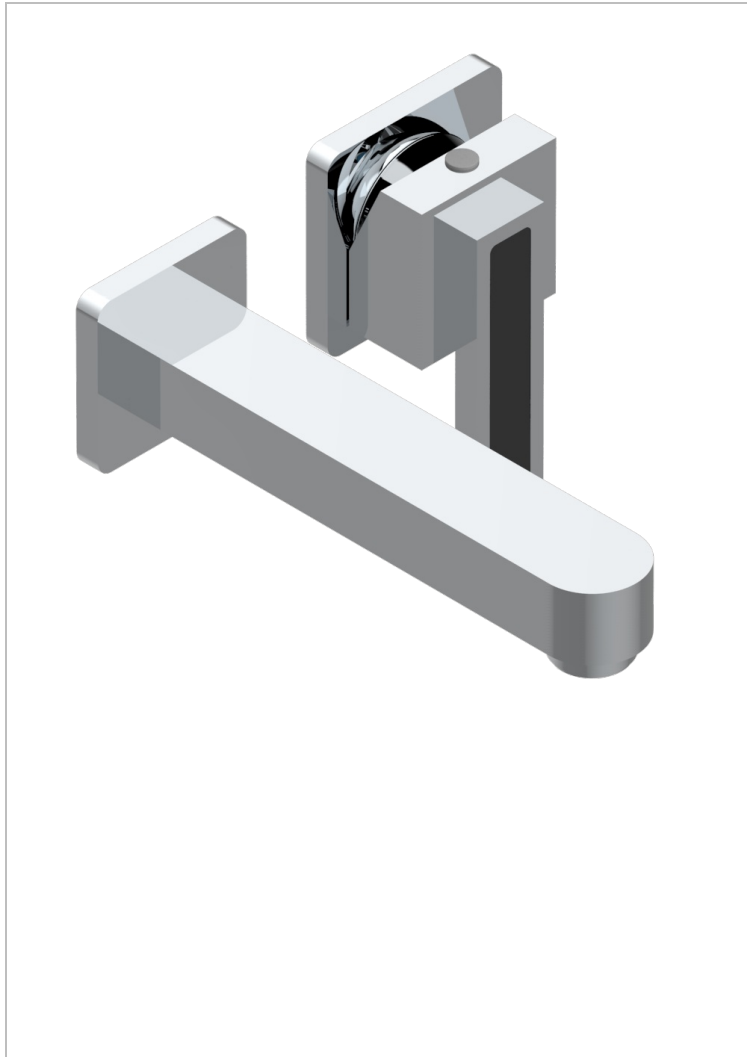

# PROFIL BLACK ONYX

A6N-6541B

Trim only for Built-in basin mixer with spout (two x 1/2" inlets and one 1/2" outlet), without waste

## CHARACTERISTIC

- Profil Black Onyx
- Trim only for Built-in basin mixer with spout (two x 1/2" inlets and one 1/2" outlet), without waste

## RELATED SKU'S

- Ref. G00-5840/MAUS Rough parts for concealed wall-mounted mixer with 1/2" outlet