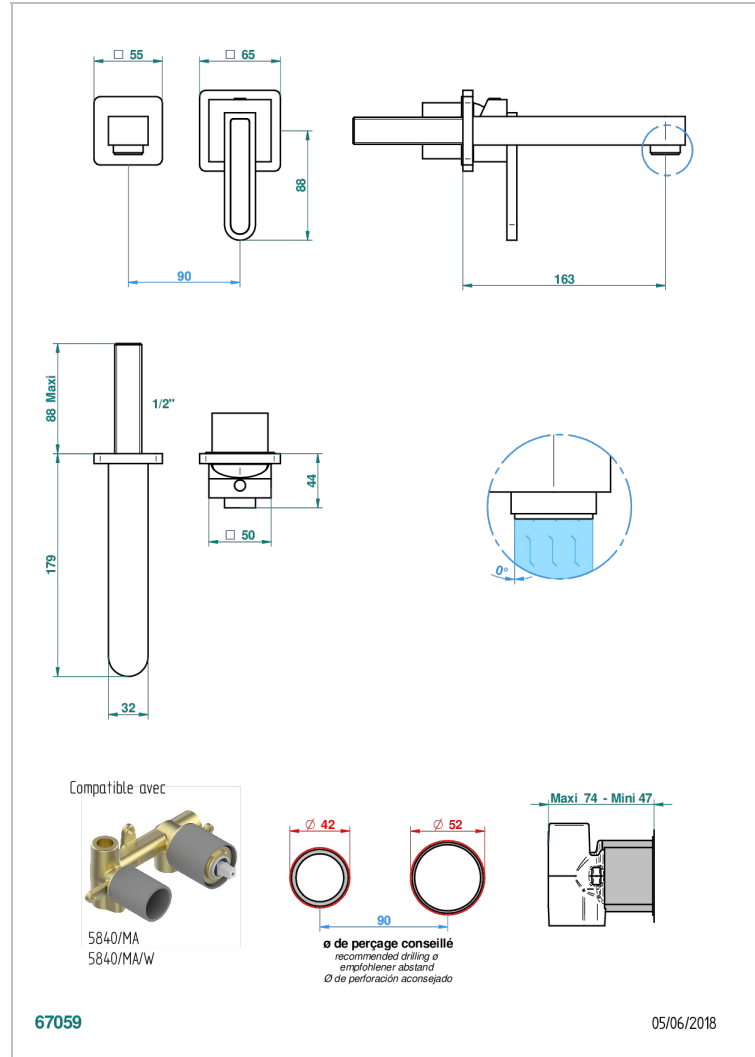

# PROFIL BLACK ONYX

A6N-6541B

Trim only for Built-in basin mixer with spout (two x 1/2" inlets and one 1/2" outlet), without waste

## CHARACTERISTIC

- Profil Black Onyx
- Trim only for Built-in basin mixer with spout (two x 1/2" inlets and one 1/2" outlet), without waste

## RELATED SKU'S

- Ref. G00-5840/MAUS Rough parts for concealed wall-mounted mixer with 1/2" outlet