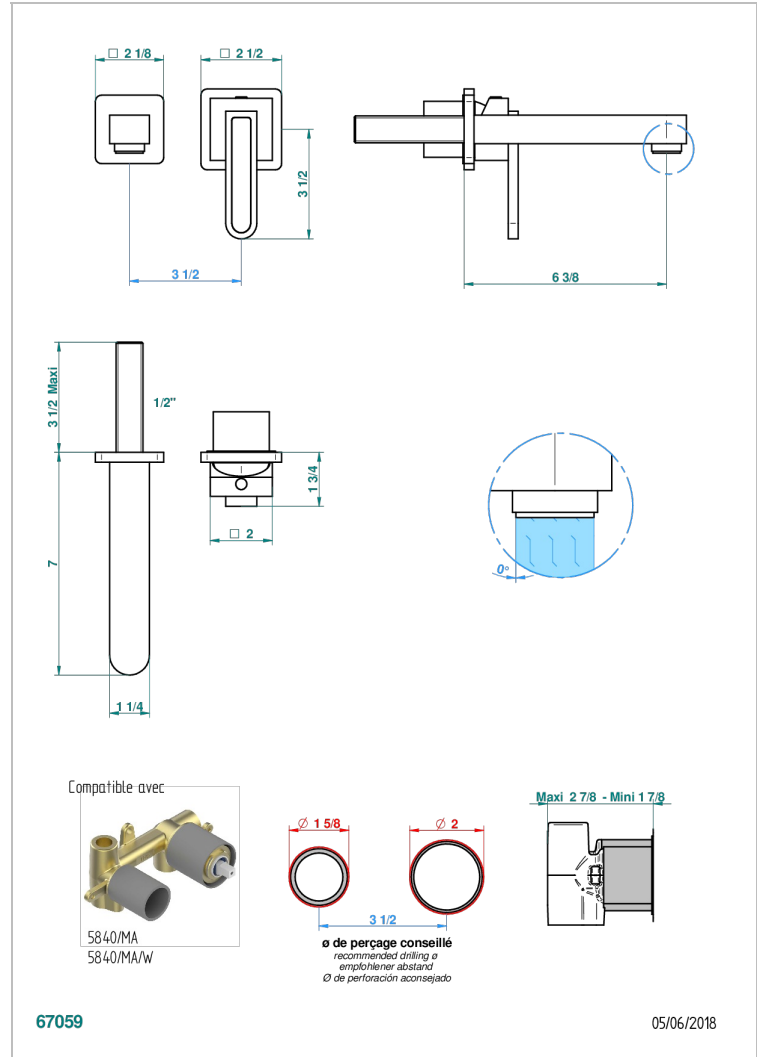

# PROFIL BLACK ONYX

A6N-6541B

THG<sup>®</sup>  
PARIS

Trim only for Built-in basin mixer with spout (two x 1/2" inlets and one 1/2" outlet), without waste

## CHARACTERISTIC

- Profil Black Onyx
- Trim only for Built-in basin mixer with spout (two x 1/2" inlets and one 1/2" outlet), without waste

## RELATED SKU'S

- Ref. G00-5840/MAUS Rough parts for concealed wall-mounted mixer with 1/2" outlet